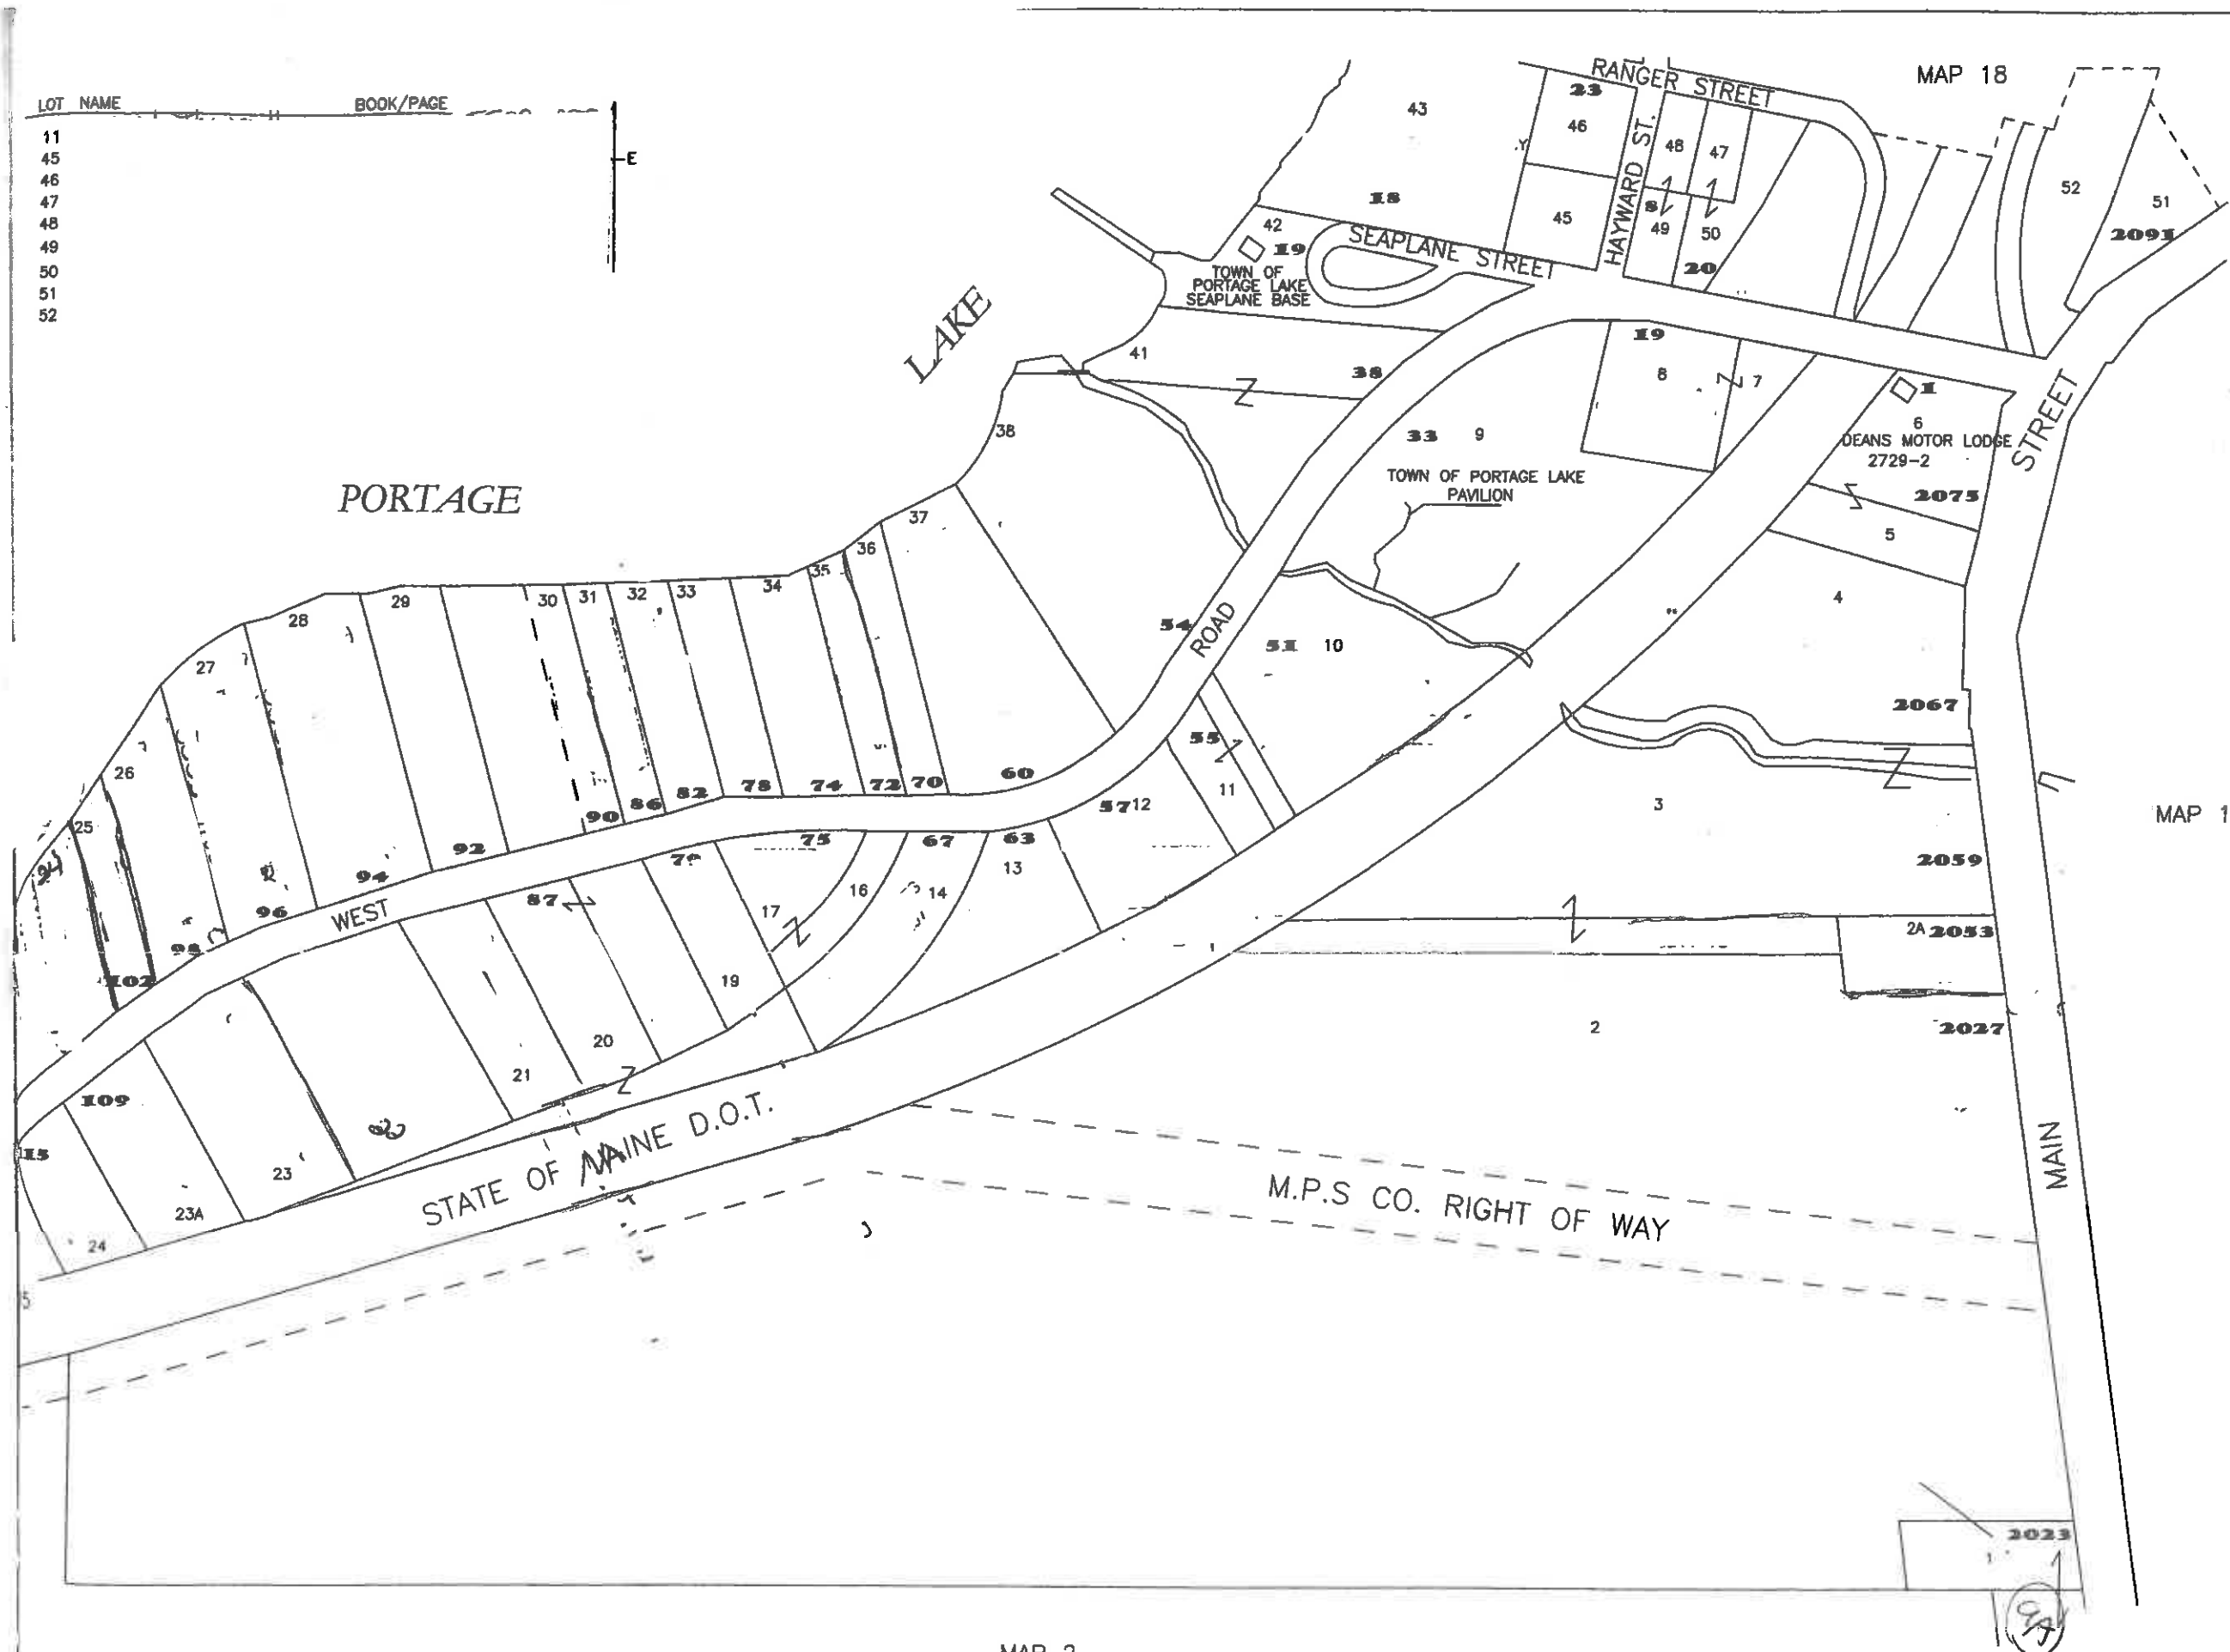

LOT NAME	BOOK/PAGE
11	
45	
46	
47	
48	
49	
50	
51	
52	

Property Map

TOWN OF PORTAGE LAKE
Arroostook County, ME

Map 16

January 2016

These maps are partially based on information provided in the maps prepared by: Brigham Engineering and Land Surveying.

Prepared for: Town of Portage Lake
Date: January 2016
Drawn By: Amanda Pooler-Hall
Revisions:

Maps provided by:
Just Value Associates, P.L.L.C.
P.O. Box 1357
Presque Isle, Maine 04969
207-540-1401