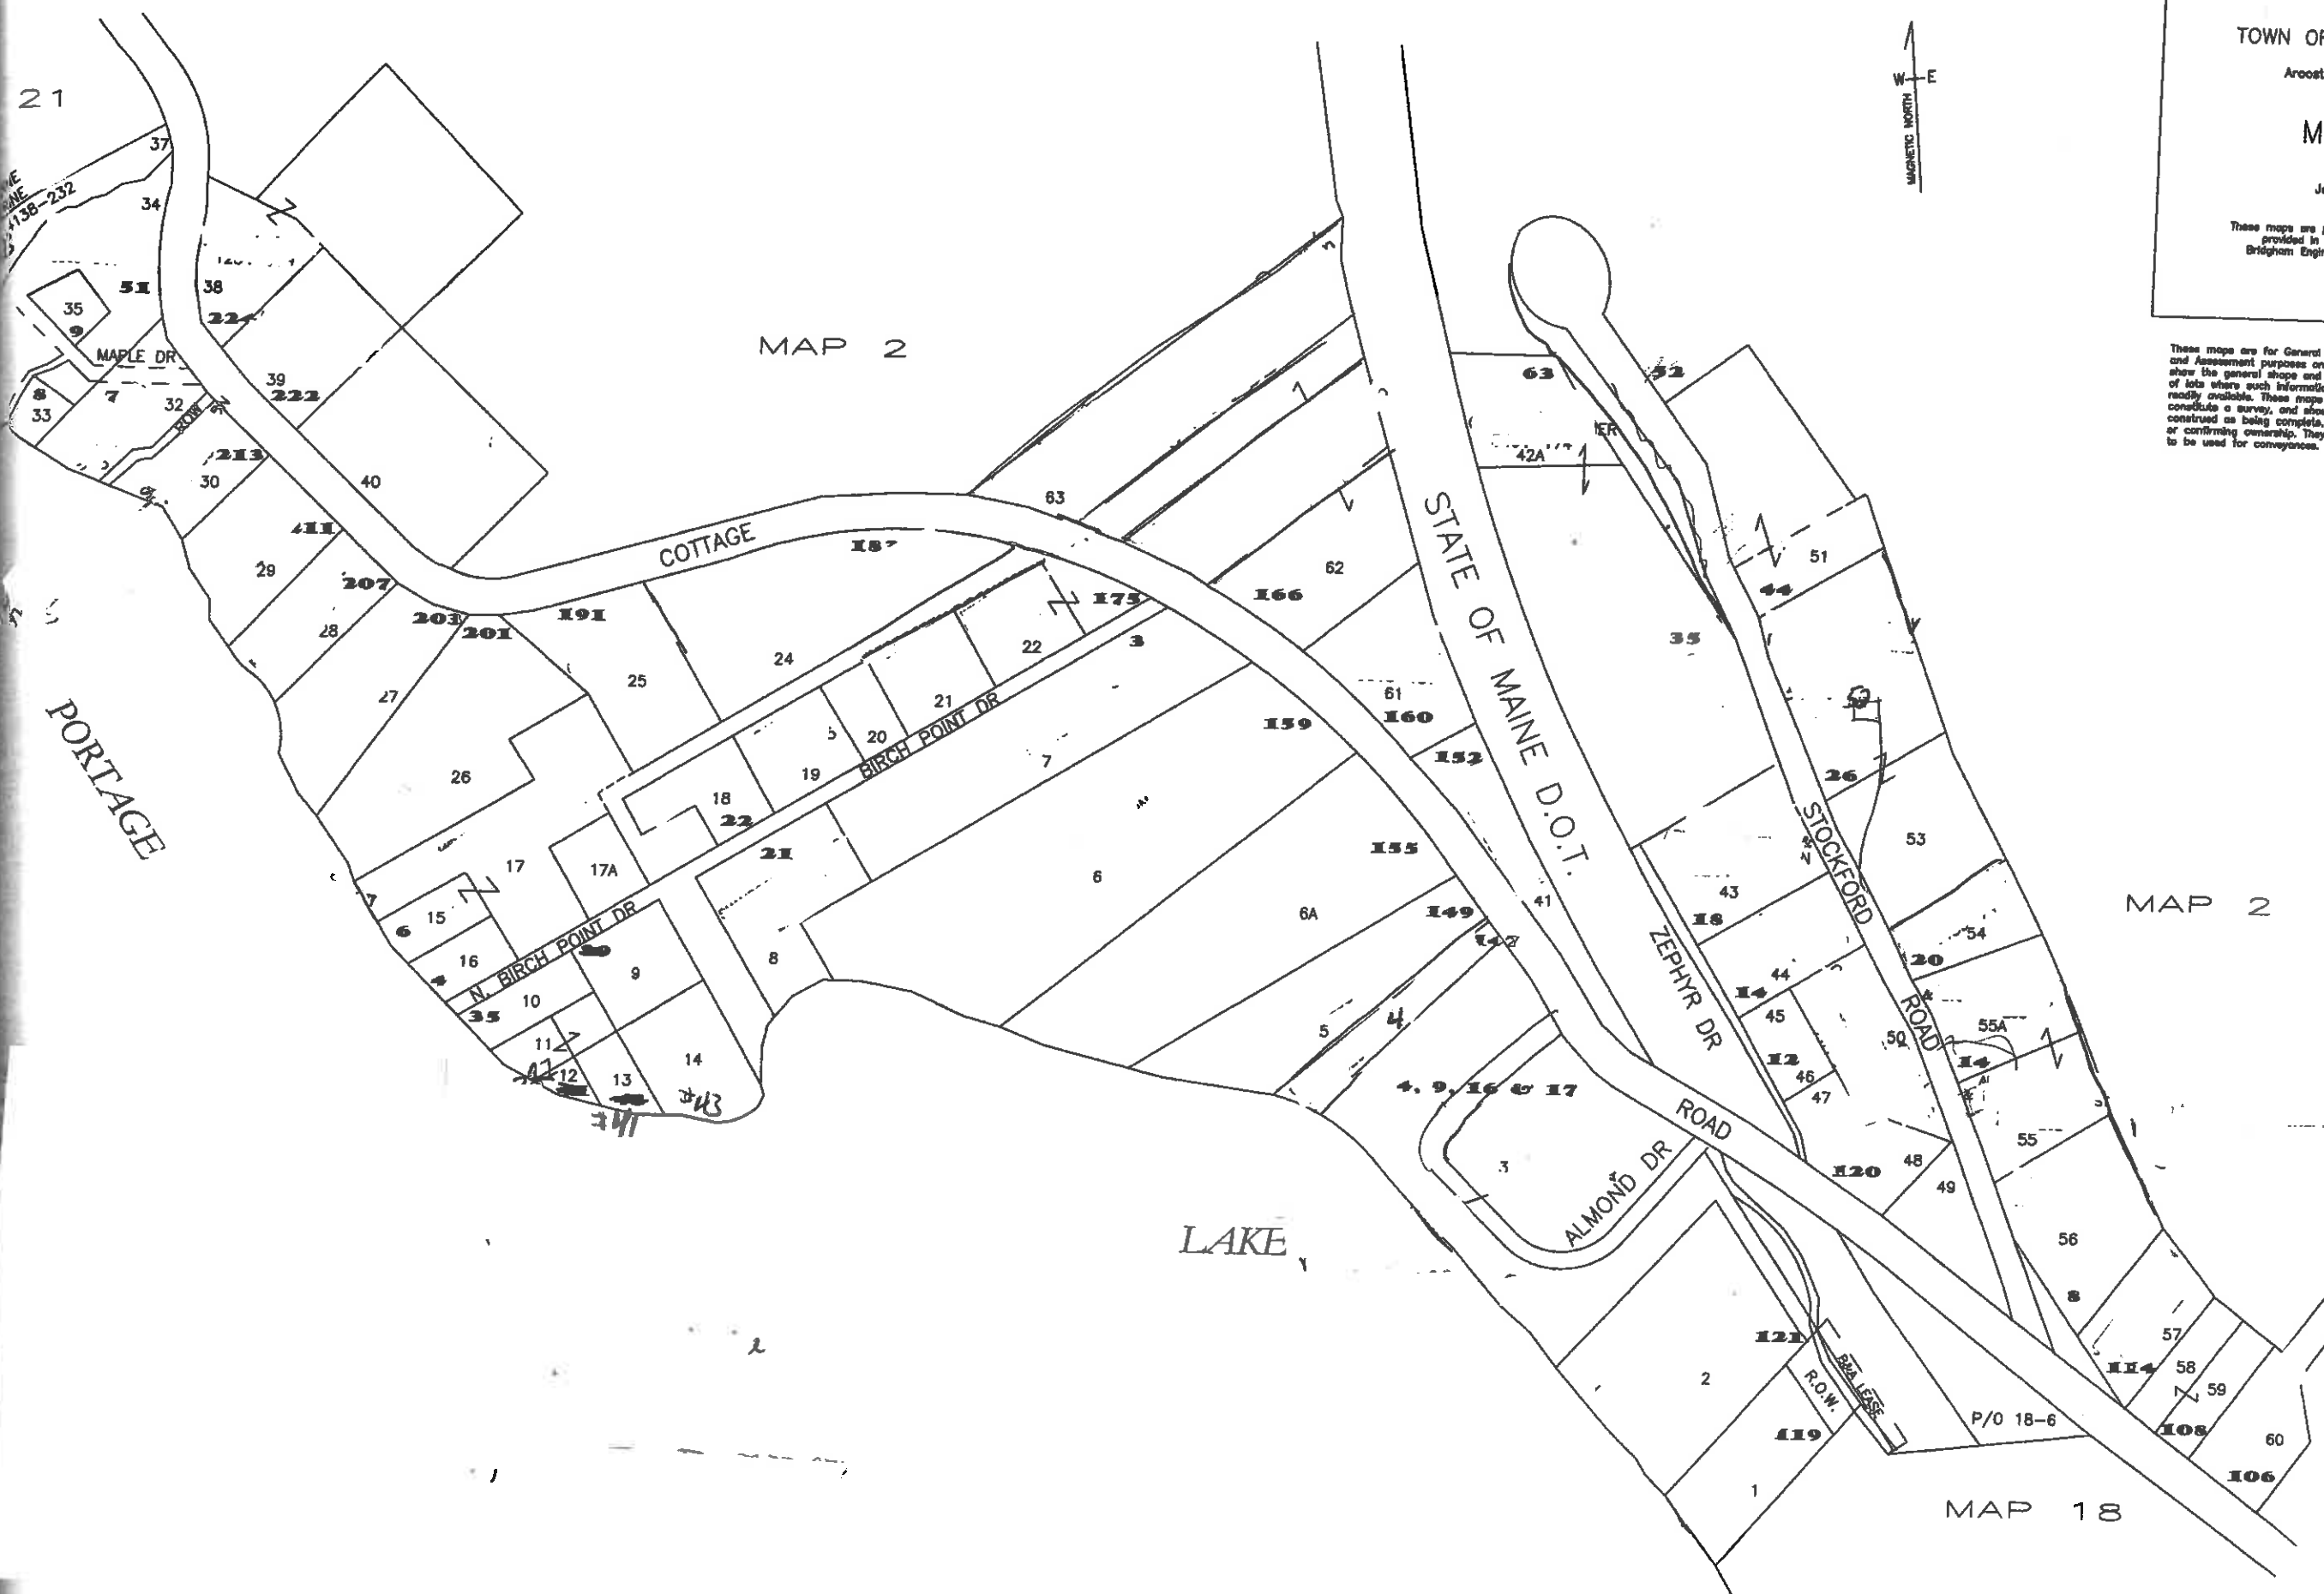

66 TOTAL LOTS

Property Map

TOWN OF PORTAGE LAKE
Arroostook County, ME

Map 20

January 2016

These maps are partially based on information provided in the maps prepared by: Brigham Engineering and Land Surveying.

Maps provided by:
Just Value Associates, PLLC
P.O. Box 1357
Erasque Inn, Maine
207-540-1401

MAP 2

MAP 2

MAP 18

PORTAGE

LAKE

Prepared for: Town of Portage Lake

Date: January 2016

Drawn By: Amanda Pooler-Hall

Revisions: