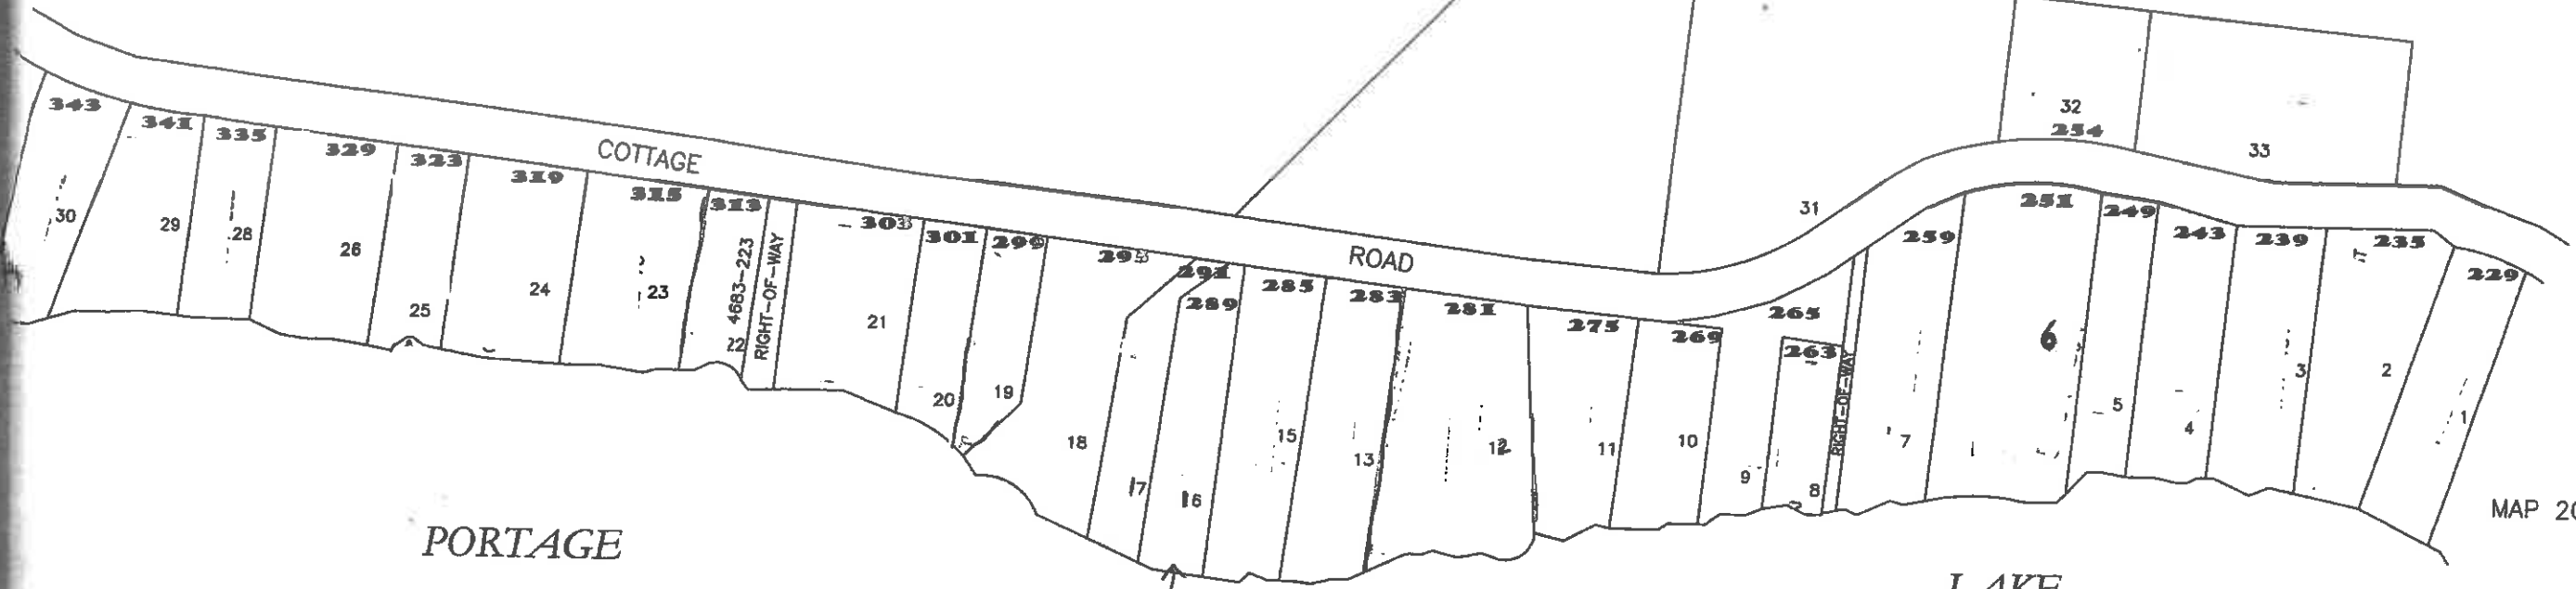

P/O 2-22A

MAP 5

MAP 2

PORTAGE

LAKE

Prepared for: Town of Portage Lake
Date: January 2016
Drawn By: Amanda Pooler-Hall
Revisions:

Maps provided by:
Just Value Associates, PLLC
P.O. Box 1337
Presque Isle, Maine 04969
207-540-1401

These maps are for General Reference and Assessment purposes only. They show the general shape and location of lots where such information was readily available. These maps do not constitute a survey, and should not be construed as being complete, accurate, or confirming ownership. They are not to be used for conveyances.

Property Map

TOWN OF PORTAGE LAKE
Aroostook County, ME

Map 21

January 2016

These maps are partially based on information provided in the maps prepared by: Brigham Engineering and Land Surveying.

31 TOTAL LOTS