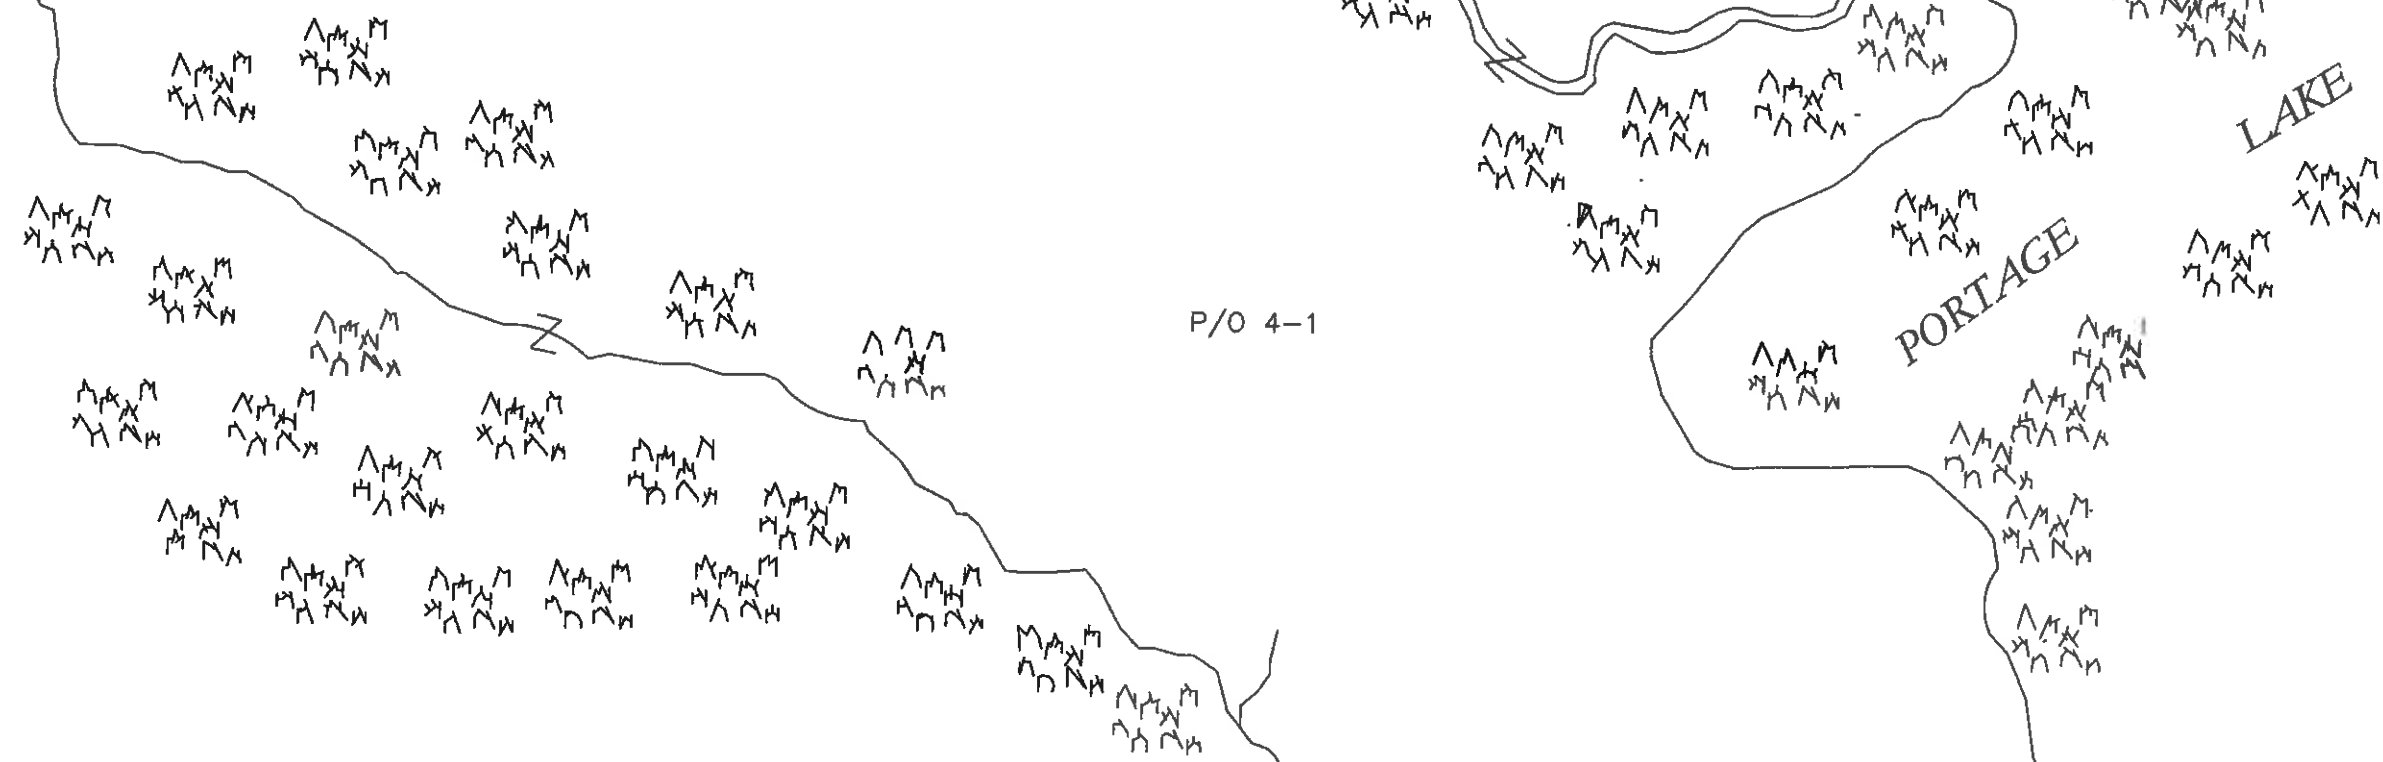

T 14 R 6

T 13 R 7

1
GREAT NORTHERN PAPER CO.
&
PRENTISS & CARLISLE
&
TOWN OF PORTAGE LAKE

MOSQUITO

RIVER

FISH

BROOK

LAKE

PORTAGE

P/O 4-1

MAP 8

MAP 4

2 TOTAL LOTS

Property Map

TOWN OF PORTAGE LAKE
Aroostook County, ME

Map 7

January 2016

These maps are partially based on information provided in the maps prepared by: Brigham Engineering and Land Surveying.

Prepared for: Town of Portage Lake
Date: January 2016
Drawn By: Amanda Pooler-Hall
Revisions:

Maps provided by:
Just Value Associates, PLLC.

P.O. Box 1357 05 Presque Isle, Maine 05 207-540-1401