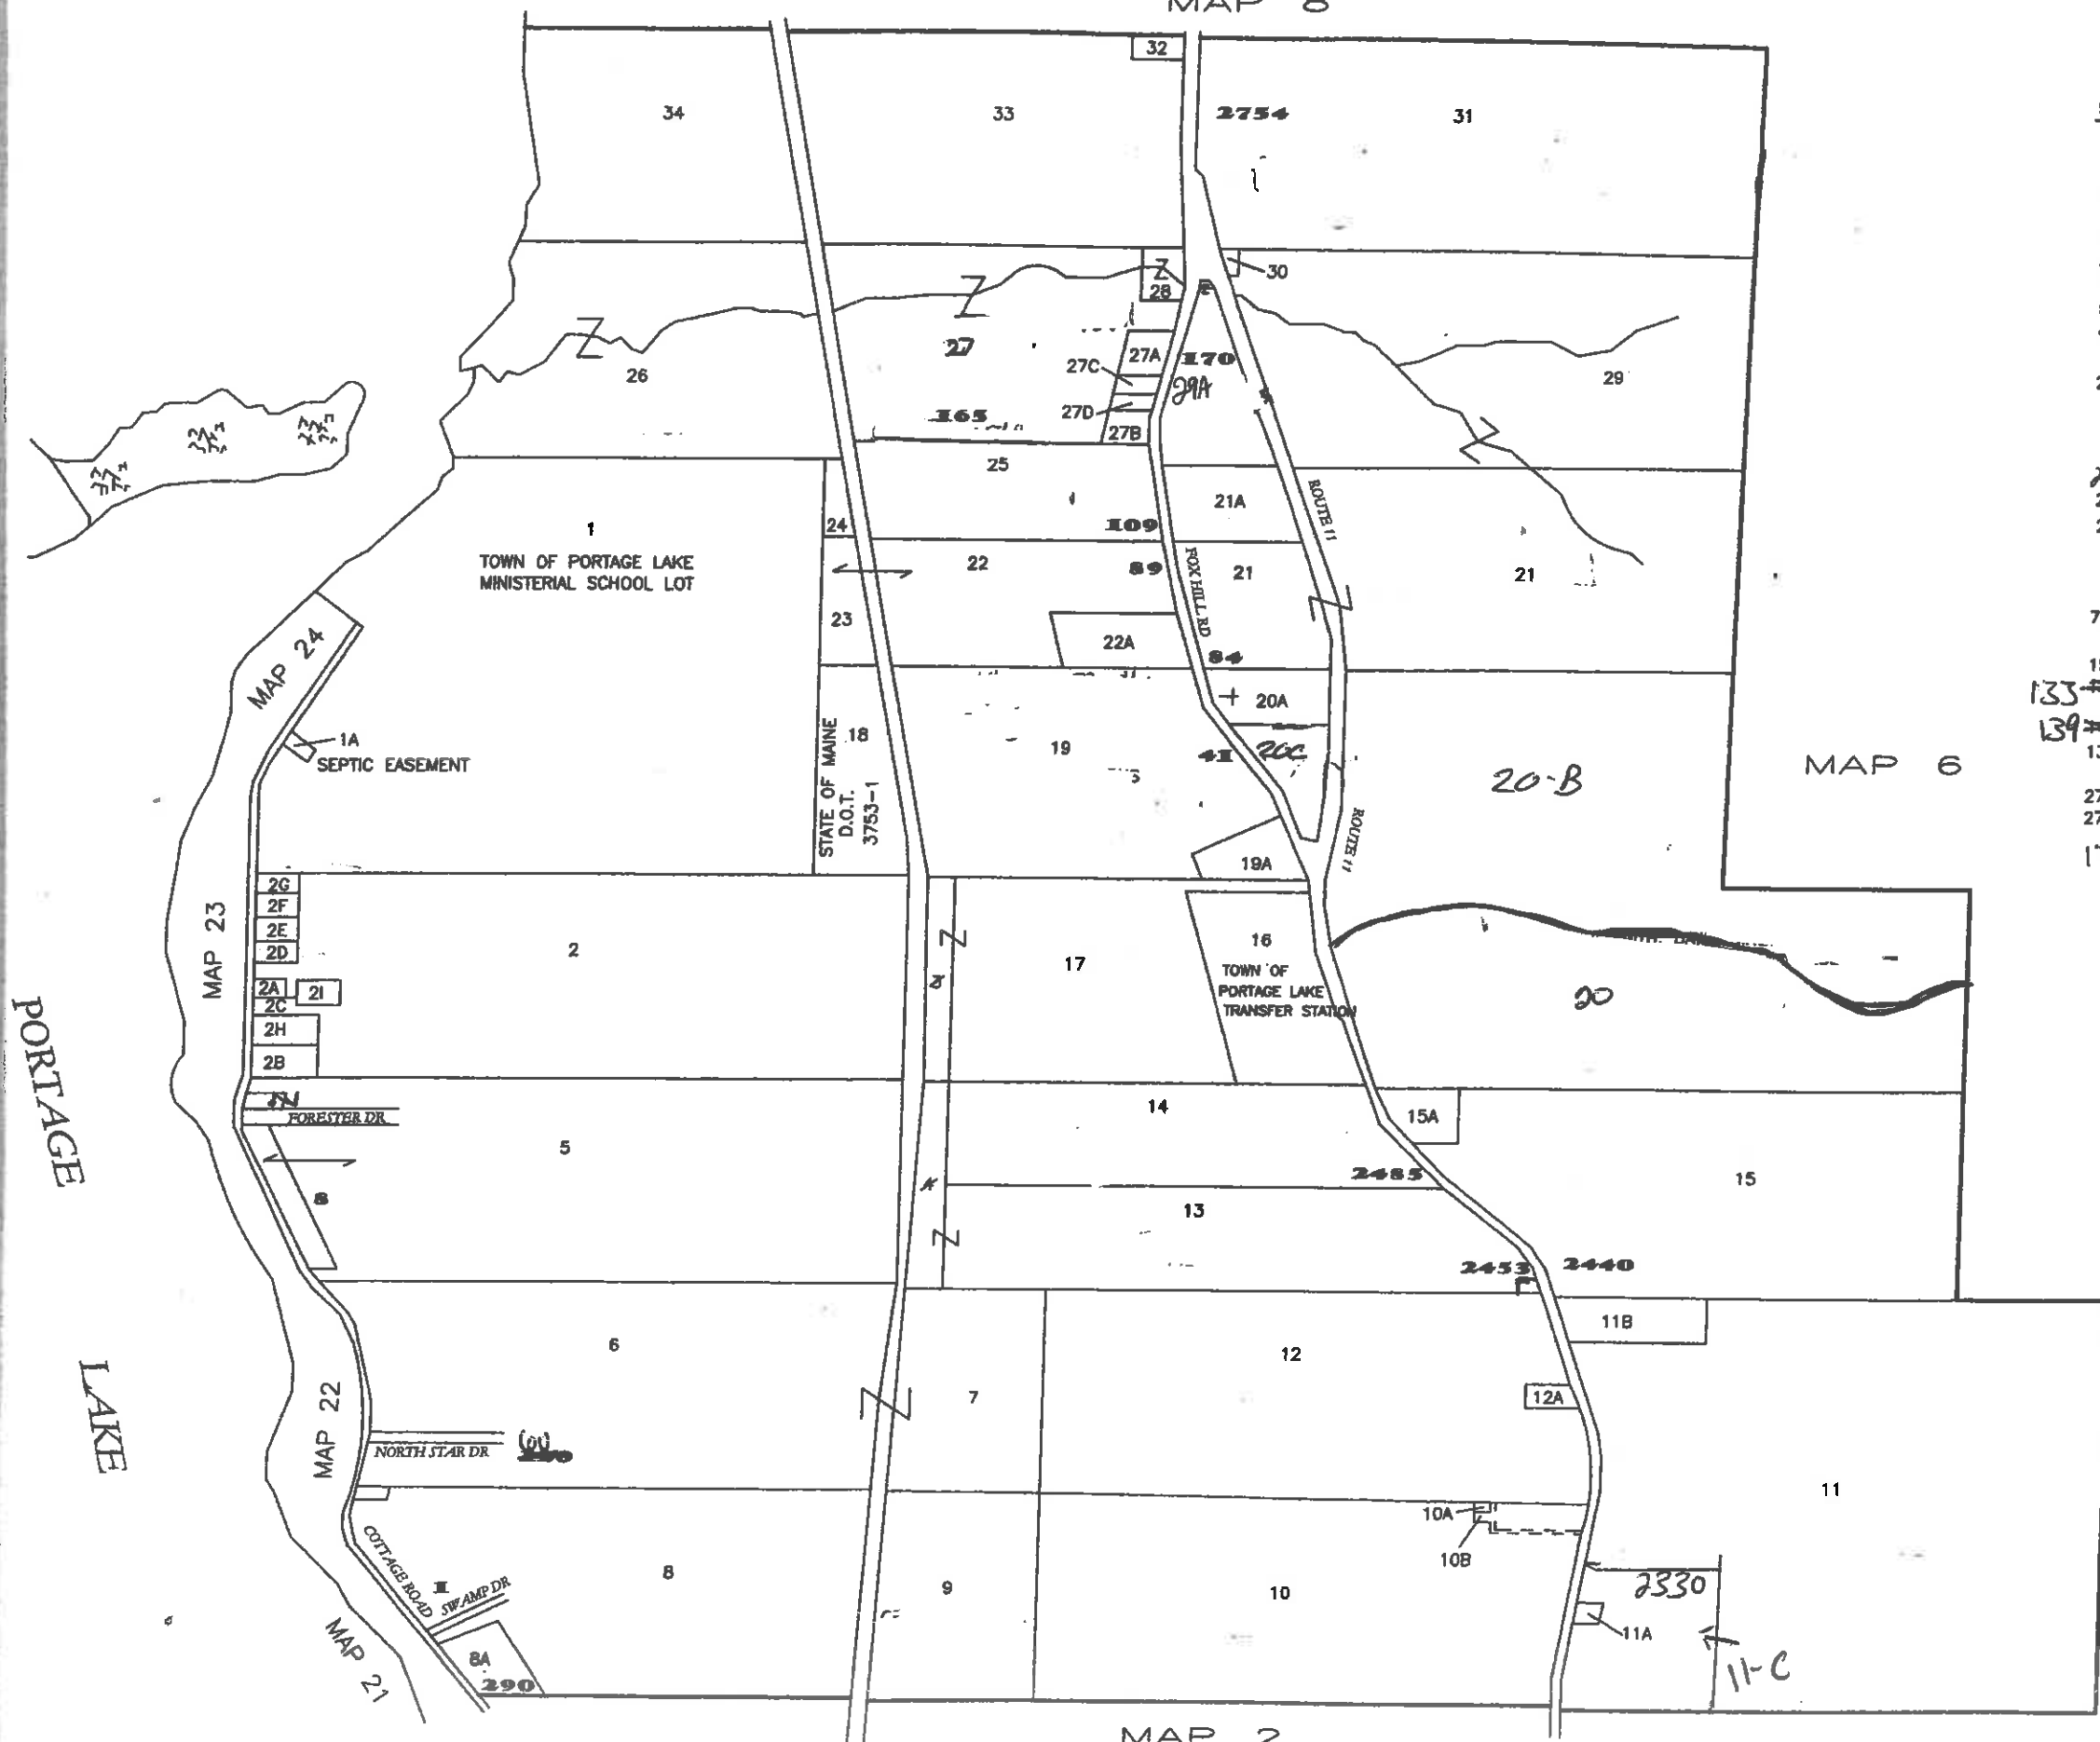

MAP 8

911	LOT NAME	BOOK	PAGE
	1A		
494	2A		
472	2B		
488	2C		
502	2D		
506	2E		
514	2F		
520	2G		
482	2H		
	2I		
290	8A		
	10A		
	10B		
	11A		
2432	11B		
2407	12A		
2409	15A		
21	19A		
	20A		
	21A		
	22A		
73	24		
159	27A		
133	27B		
139	27C		
137	27D		
	28		
2726	30		
2777	32		
170			

Portage Municipal Cemetery

PORTAGE LAKE

Prepared for: Town of Portage Lake
Date: January 2016
Drawn By: Amanda Pooler-Hall
Revisions:

Map provided by:
Just Value Associates, PLLC
P.O. Box 1357
Presque Isle, Maine ME 04769
207-540-1401

Property Map

TOWN OF PORTAGE LAKE
Arrostook County, ME

Map 5

January 2016

These maps are partially based on information provided in the maps prepared by: Brigham Engineering and Land Surveying.

54 TOTAL LOTS