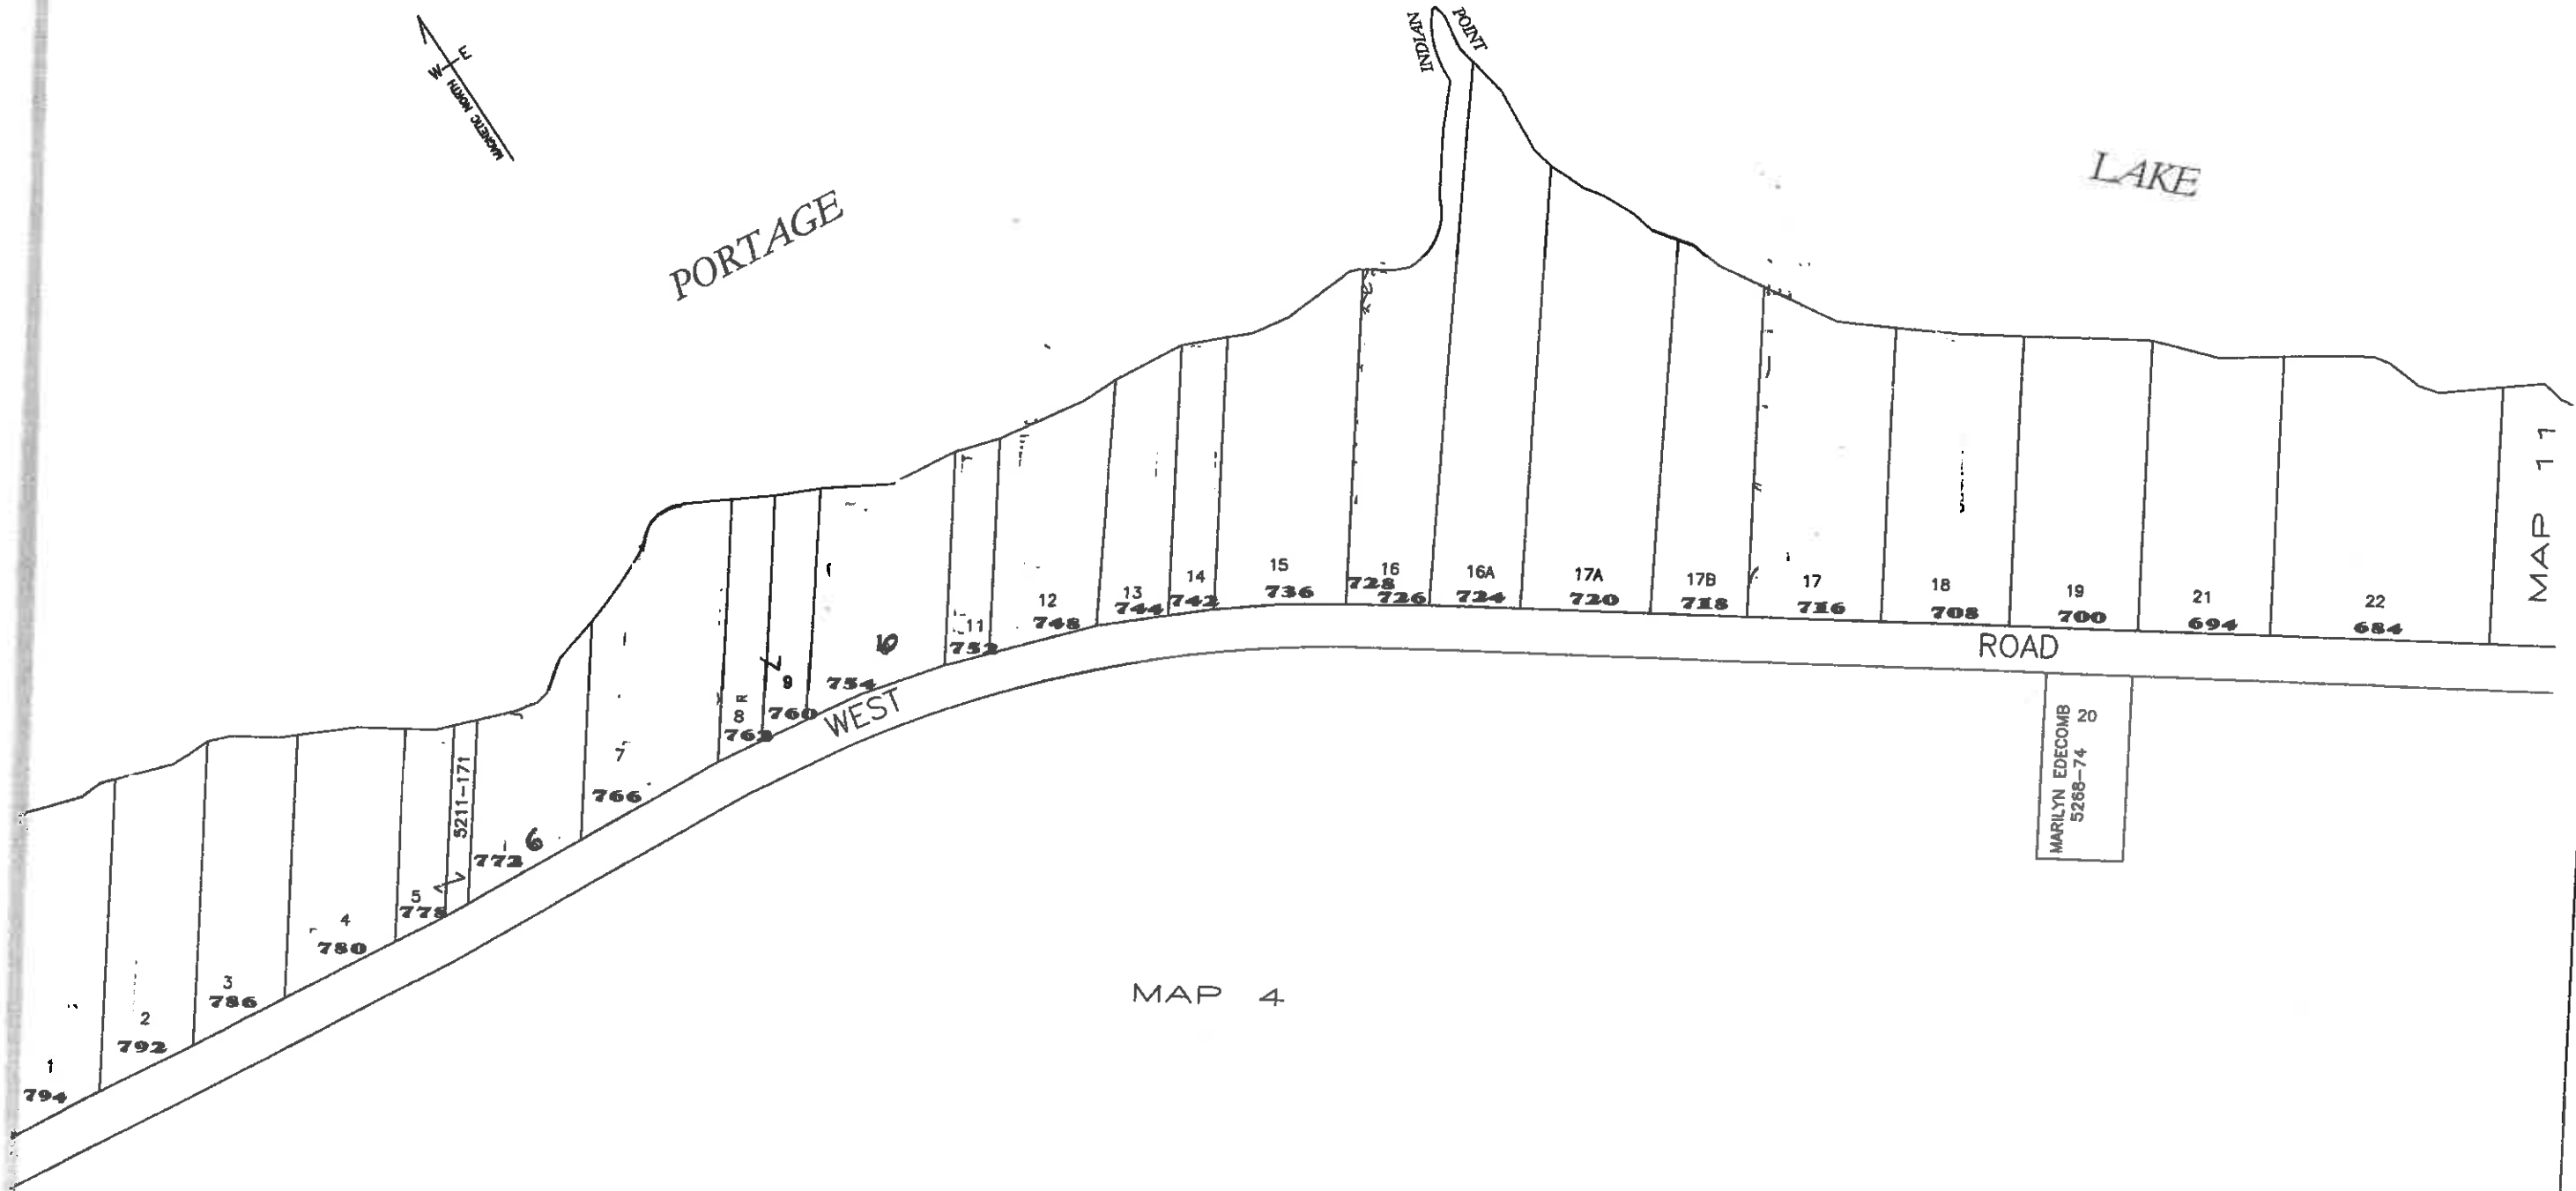

PORTAGE

LAKE

POINT
NEPTUNE

ROAD

WEST

MAP 4

MAP 11

MARILYN EDECOMB
5266-74 20

Property Map

TOWN OF PORTAGE LAKE
Aroostook County, ME

Map 10

January 2016

These maps are partially based on information provided in the maps prepared by:

Prepared for: Town of Portage Lake
Date: January 2016
Drawn By: Amanda Pooler-Hall

Maps provided by:
Just Value Associates, PLLC.
P.O. Box 1337
Presque Isle, Maine 04969
207-540-1401