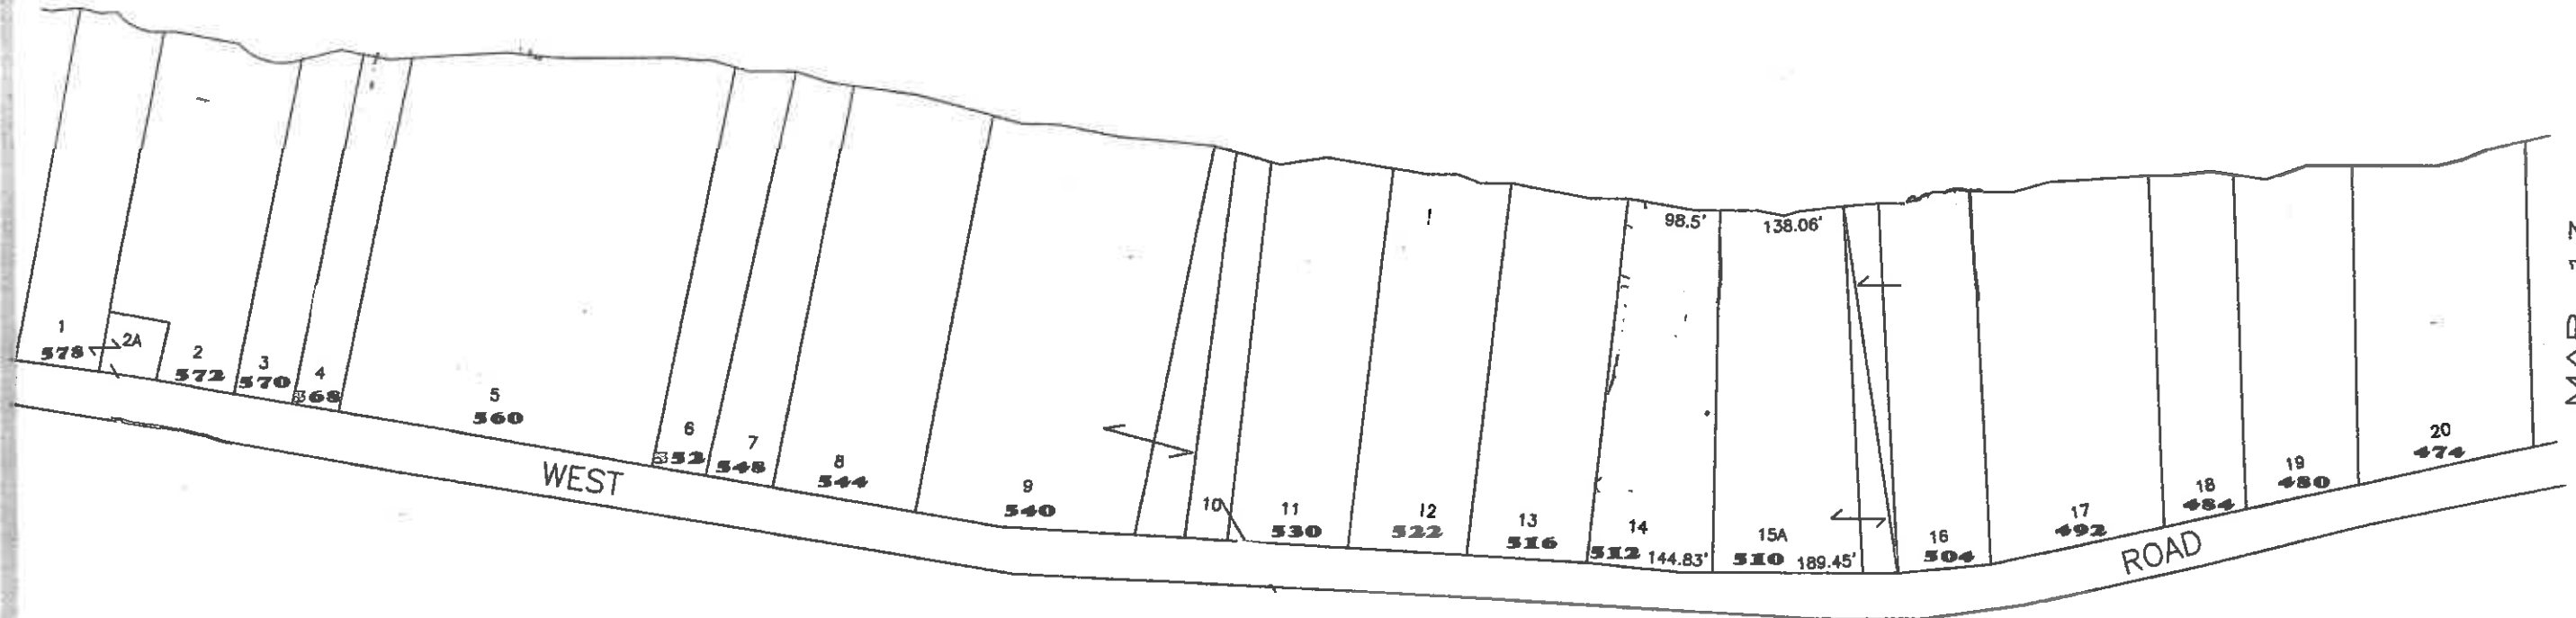

PORTAGE

LAKE

MAP 1

MAP 13

Prepared for: Town of Portage Lake
Date: January 2016
Drawn By: Amanda Pooler-Hall
Revisions:

Map provided by:
Joni Vainio Associates, PLLC.
P.O. Box 1357 Presque Isle, Maine 04969 207-540-1401

21 TOTAL LOTS

Property Map

TOWN OF PORTAGE LAKE
Aroostook County, ME

Map 12

January 2016

These maps are partially based on information provided in the maps prepared by: Brigham Engineering and Land Surveying.