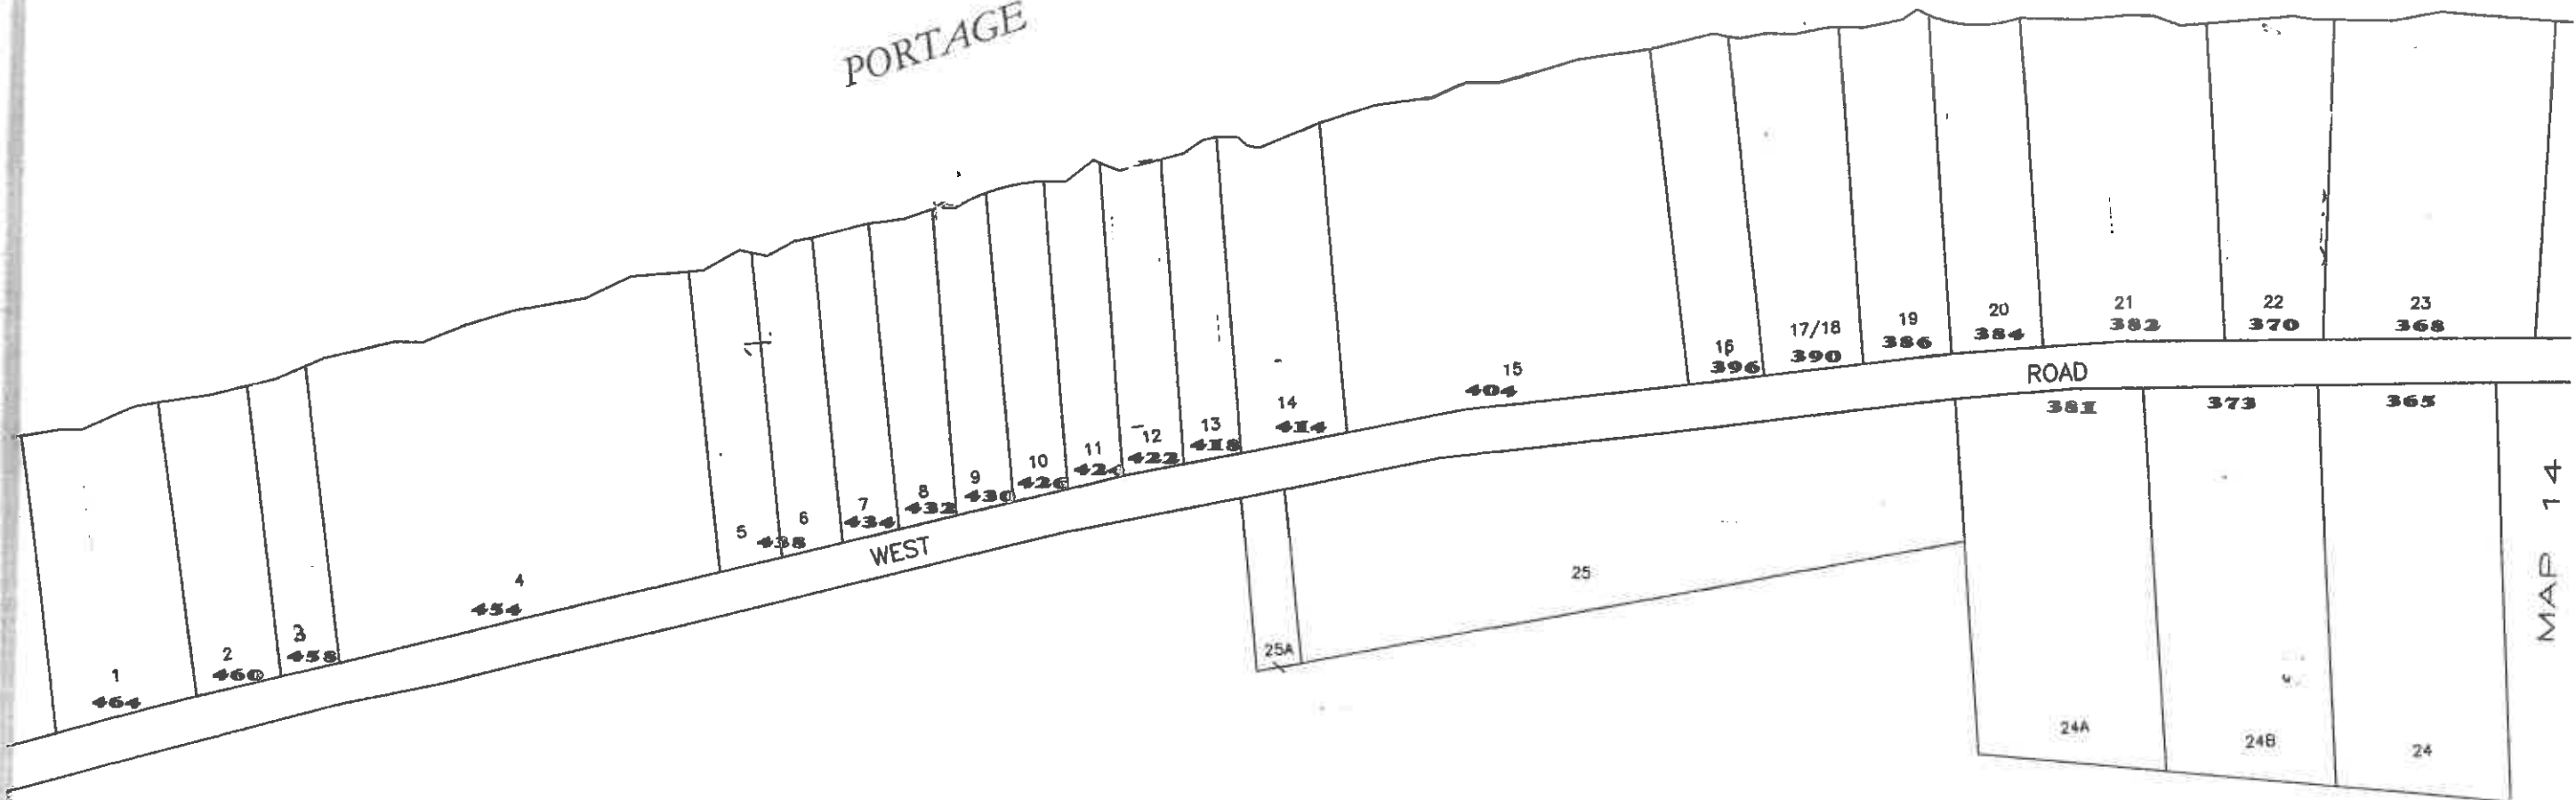

PORTAGE

LAKE

MAP 1

MAP 2

MAP 14

Prepared for: Town of Portage Lake
Date: January 2016
Drawn By: Amanda Pooler-Hall
Revisions:

Map prepared by:
Just Value Associates, PLLC
05 Pringle Hill, Water 05
P.O. Box 1357

05 Pringle Hill, Water 05 207-540-1400

27 TOTAL LOTS

Property Map

TOWN OF PORTAGE LAKE
Aroostook County, ME

Map 13

January 2016

These maps are partially based on information provided in the maps prepared by: Brigham Engineering and Land Surveying.