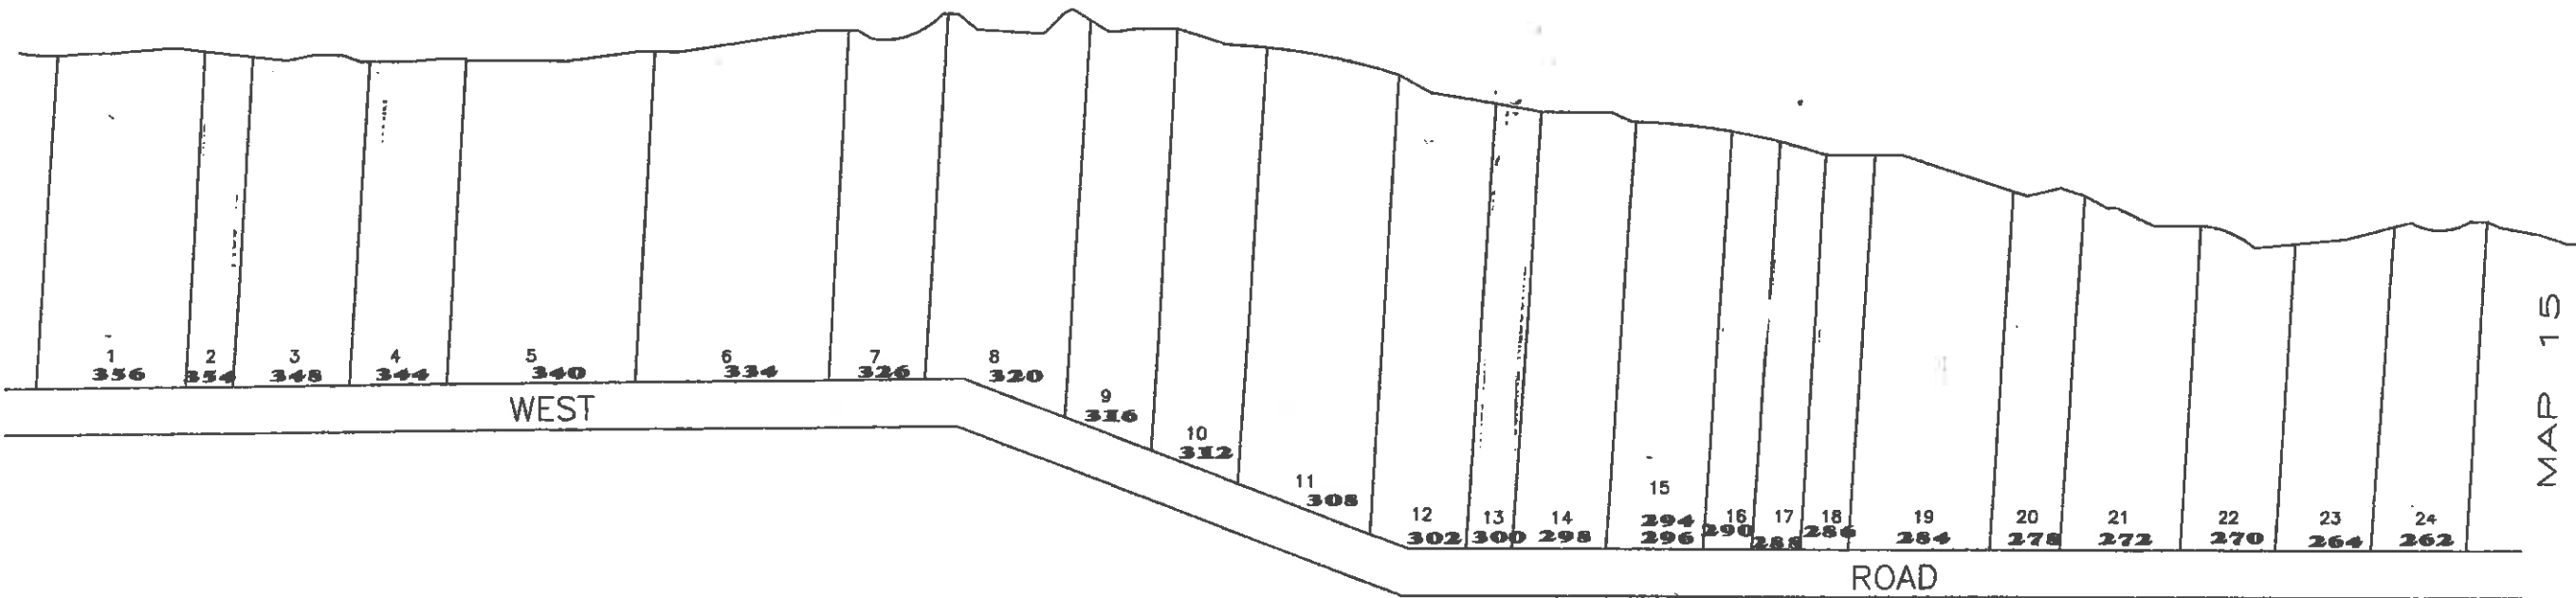

MAP 13

PORTAGE

LAKE

WEST

ROAD

MAP 15

Prepared for: Town of Portage Lake
Date: January 2016
Drawn By: Amanda Pooler-Hall
Revisions:

Maps provided by:
Just Value Associates, PLLC.
P.O. Box 1357 OS Presque Isle, Maine OS 207-540-1401

24 TOTAL LOTS

Property Map

TOWN OF PORTAGE LAKE
Aroostook County, ME

Map 14

January 2016

These maps are partially based on information provided in the maps prepared by Brigham Engineering and Land Surveying.