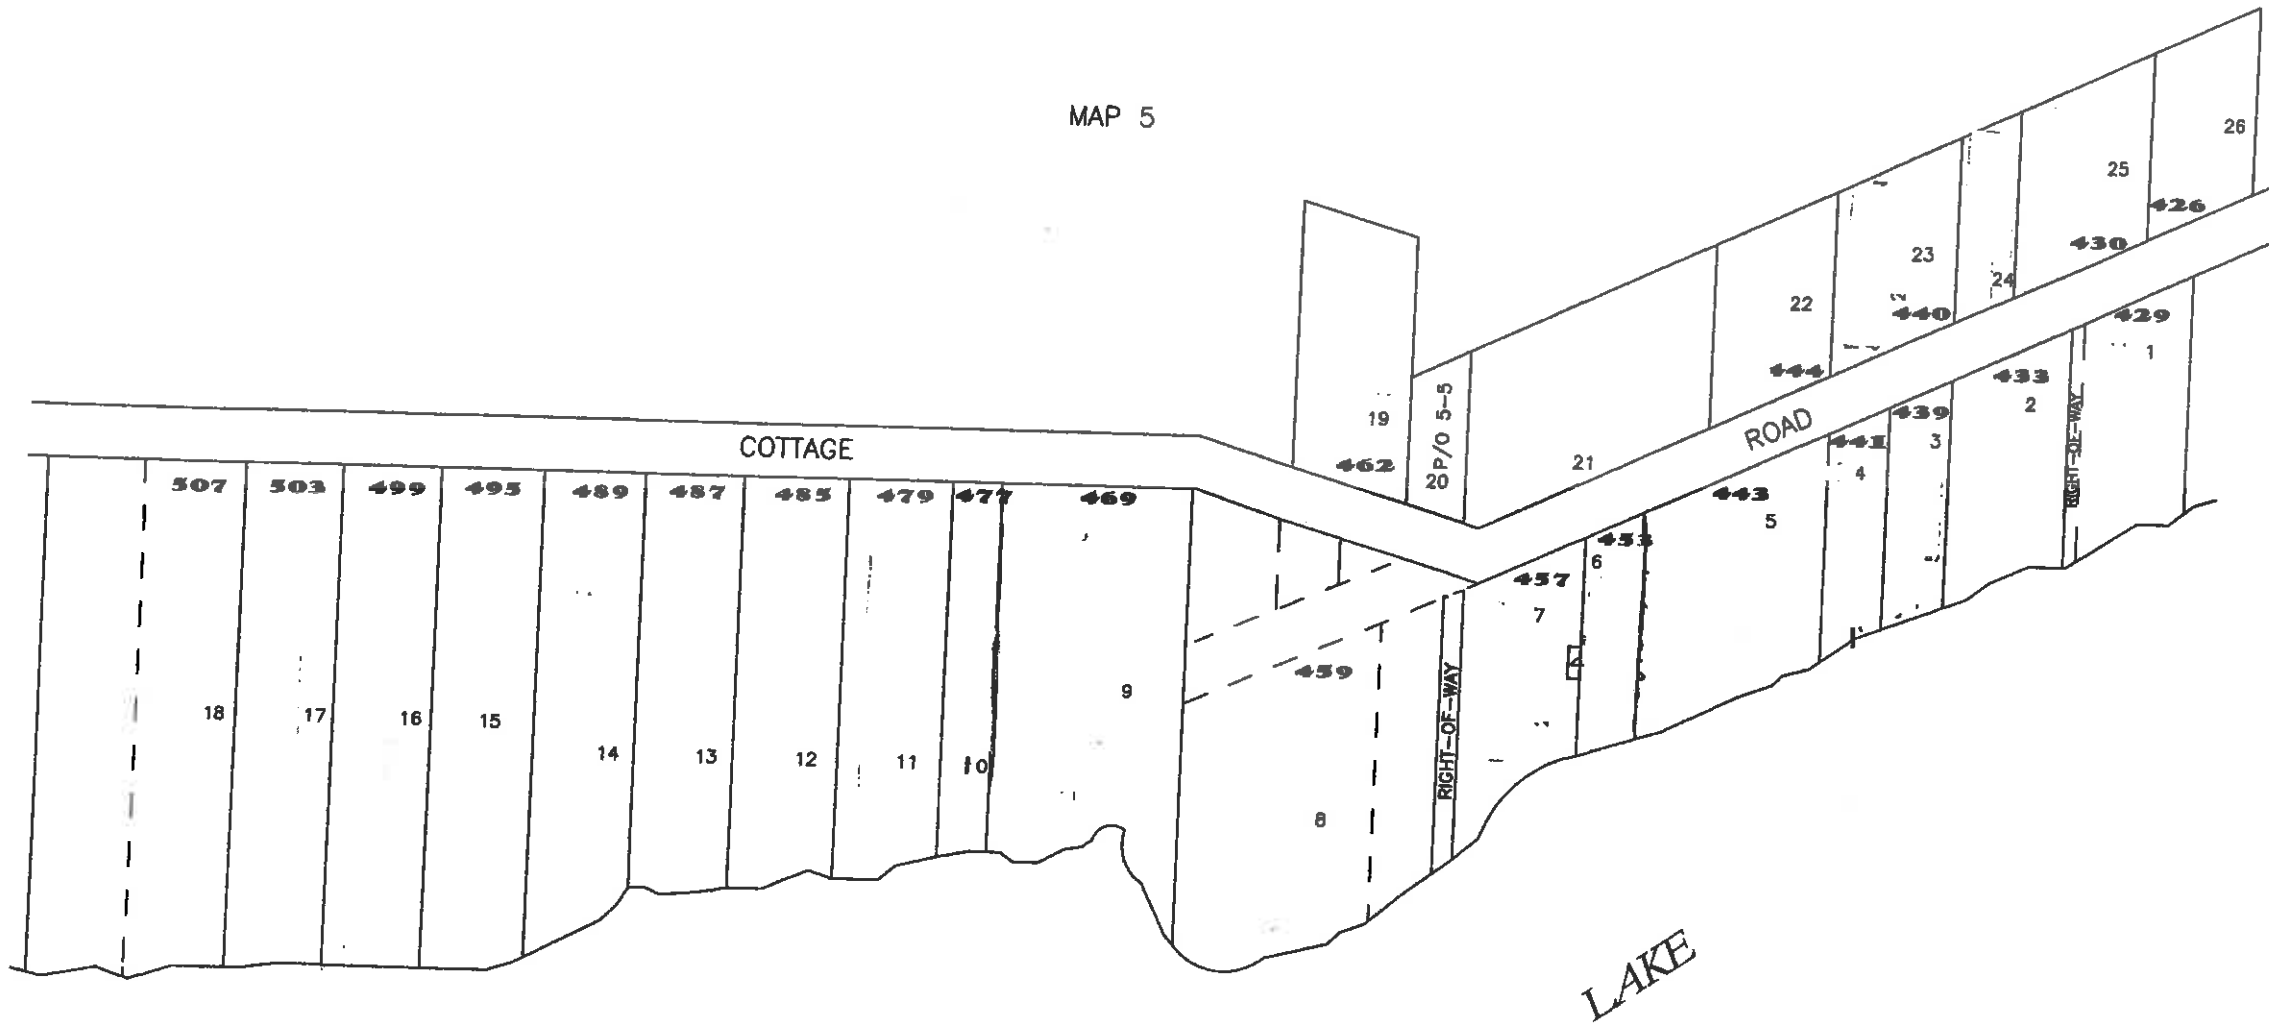

MAP 5

MAP 22

PORTAGE

LAKE

Prepared for: Town of Portage Lake

Date: January 2016

Drawn By: Amanda Pooler-Hall

Revisions:

Maps provided by:
Just Value Associates, PLLC,
207-540-1401

P.O. Box 1357
Presque Isle, Maine 04769

Property Map

TOWN OF PORTAGE LAKE
Aroostook County, ME

Map 23

January 2016

These maps are partially based on information provided in the maps prepared by: Bridgman Engineering and Land Surveying.

26 TOTAL LOTS