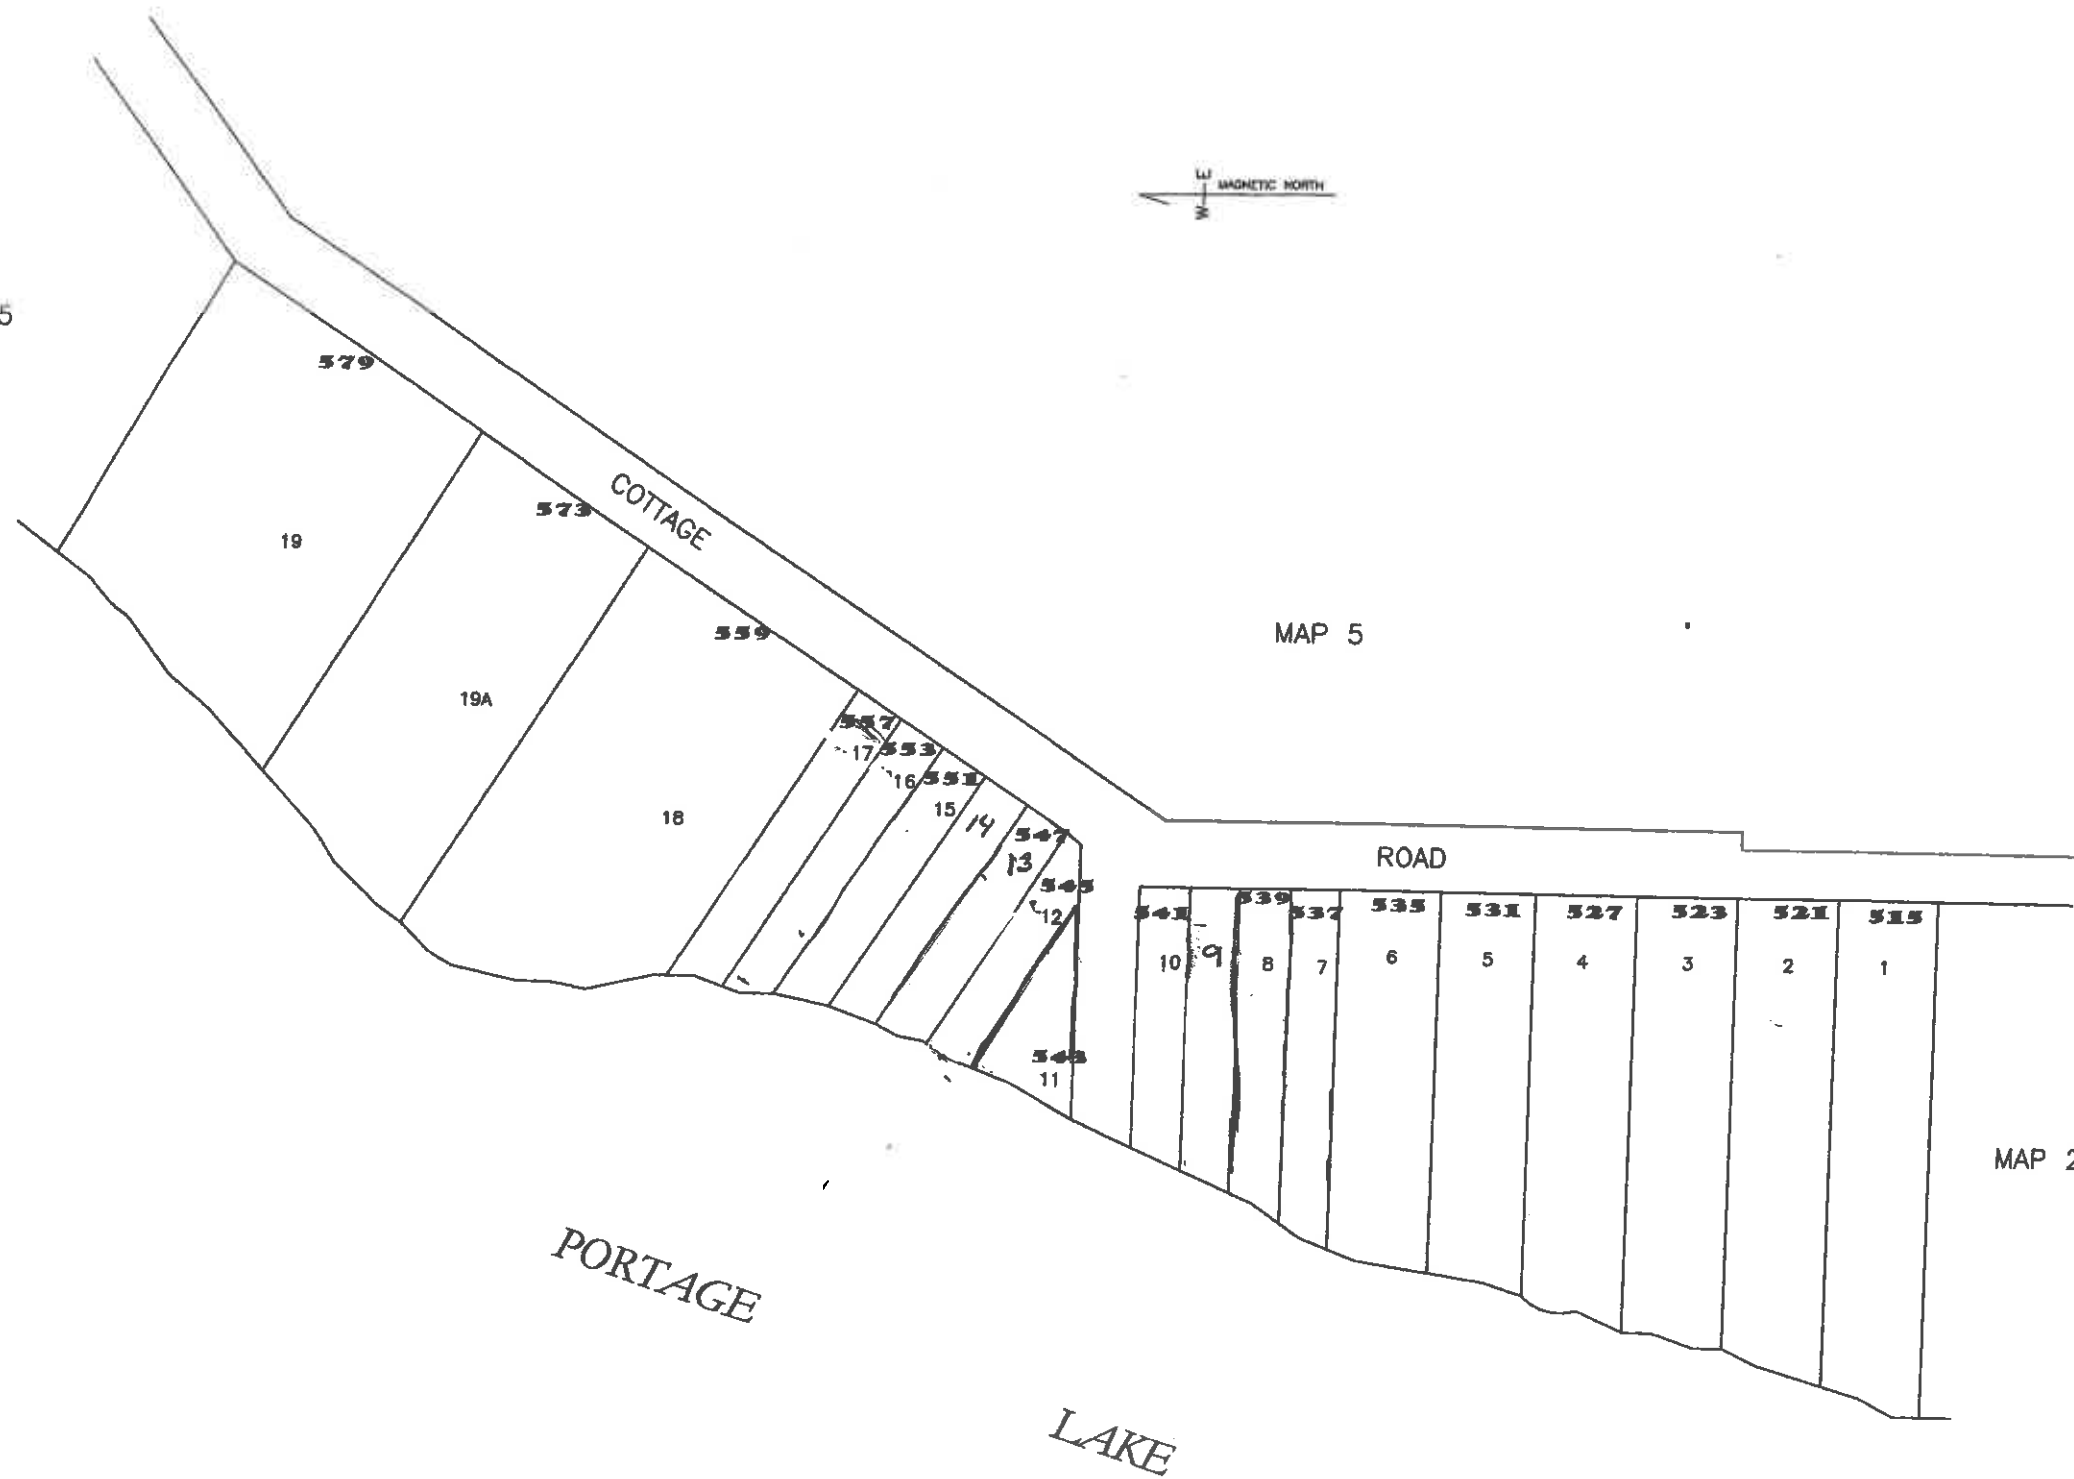

MAP 5

MAP 23

PORTAGE LAKE

COTTAGE ROAD

MAP 5

ROAD

19 TOTAL LOTS

Prepared for: Town of Portage Lake
Date: January 2016
Drawn By: Amanda Pooler-Hall
Revisions:

Maps provided by:
Just Value Associates, PLLC.
P.O. Box 1357
Presque Isle, Maine 05
207-540-1401

Property Map

TOWN OF PORTAGE LAKE

Aroostook County, ME

Map 24

January 2016

These maps are partially based on information provided in the maps prepared by:
Brigham Engineering and Land Surveying.