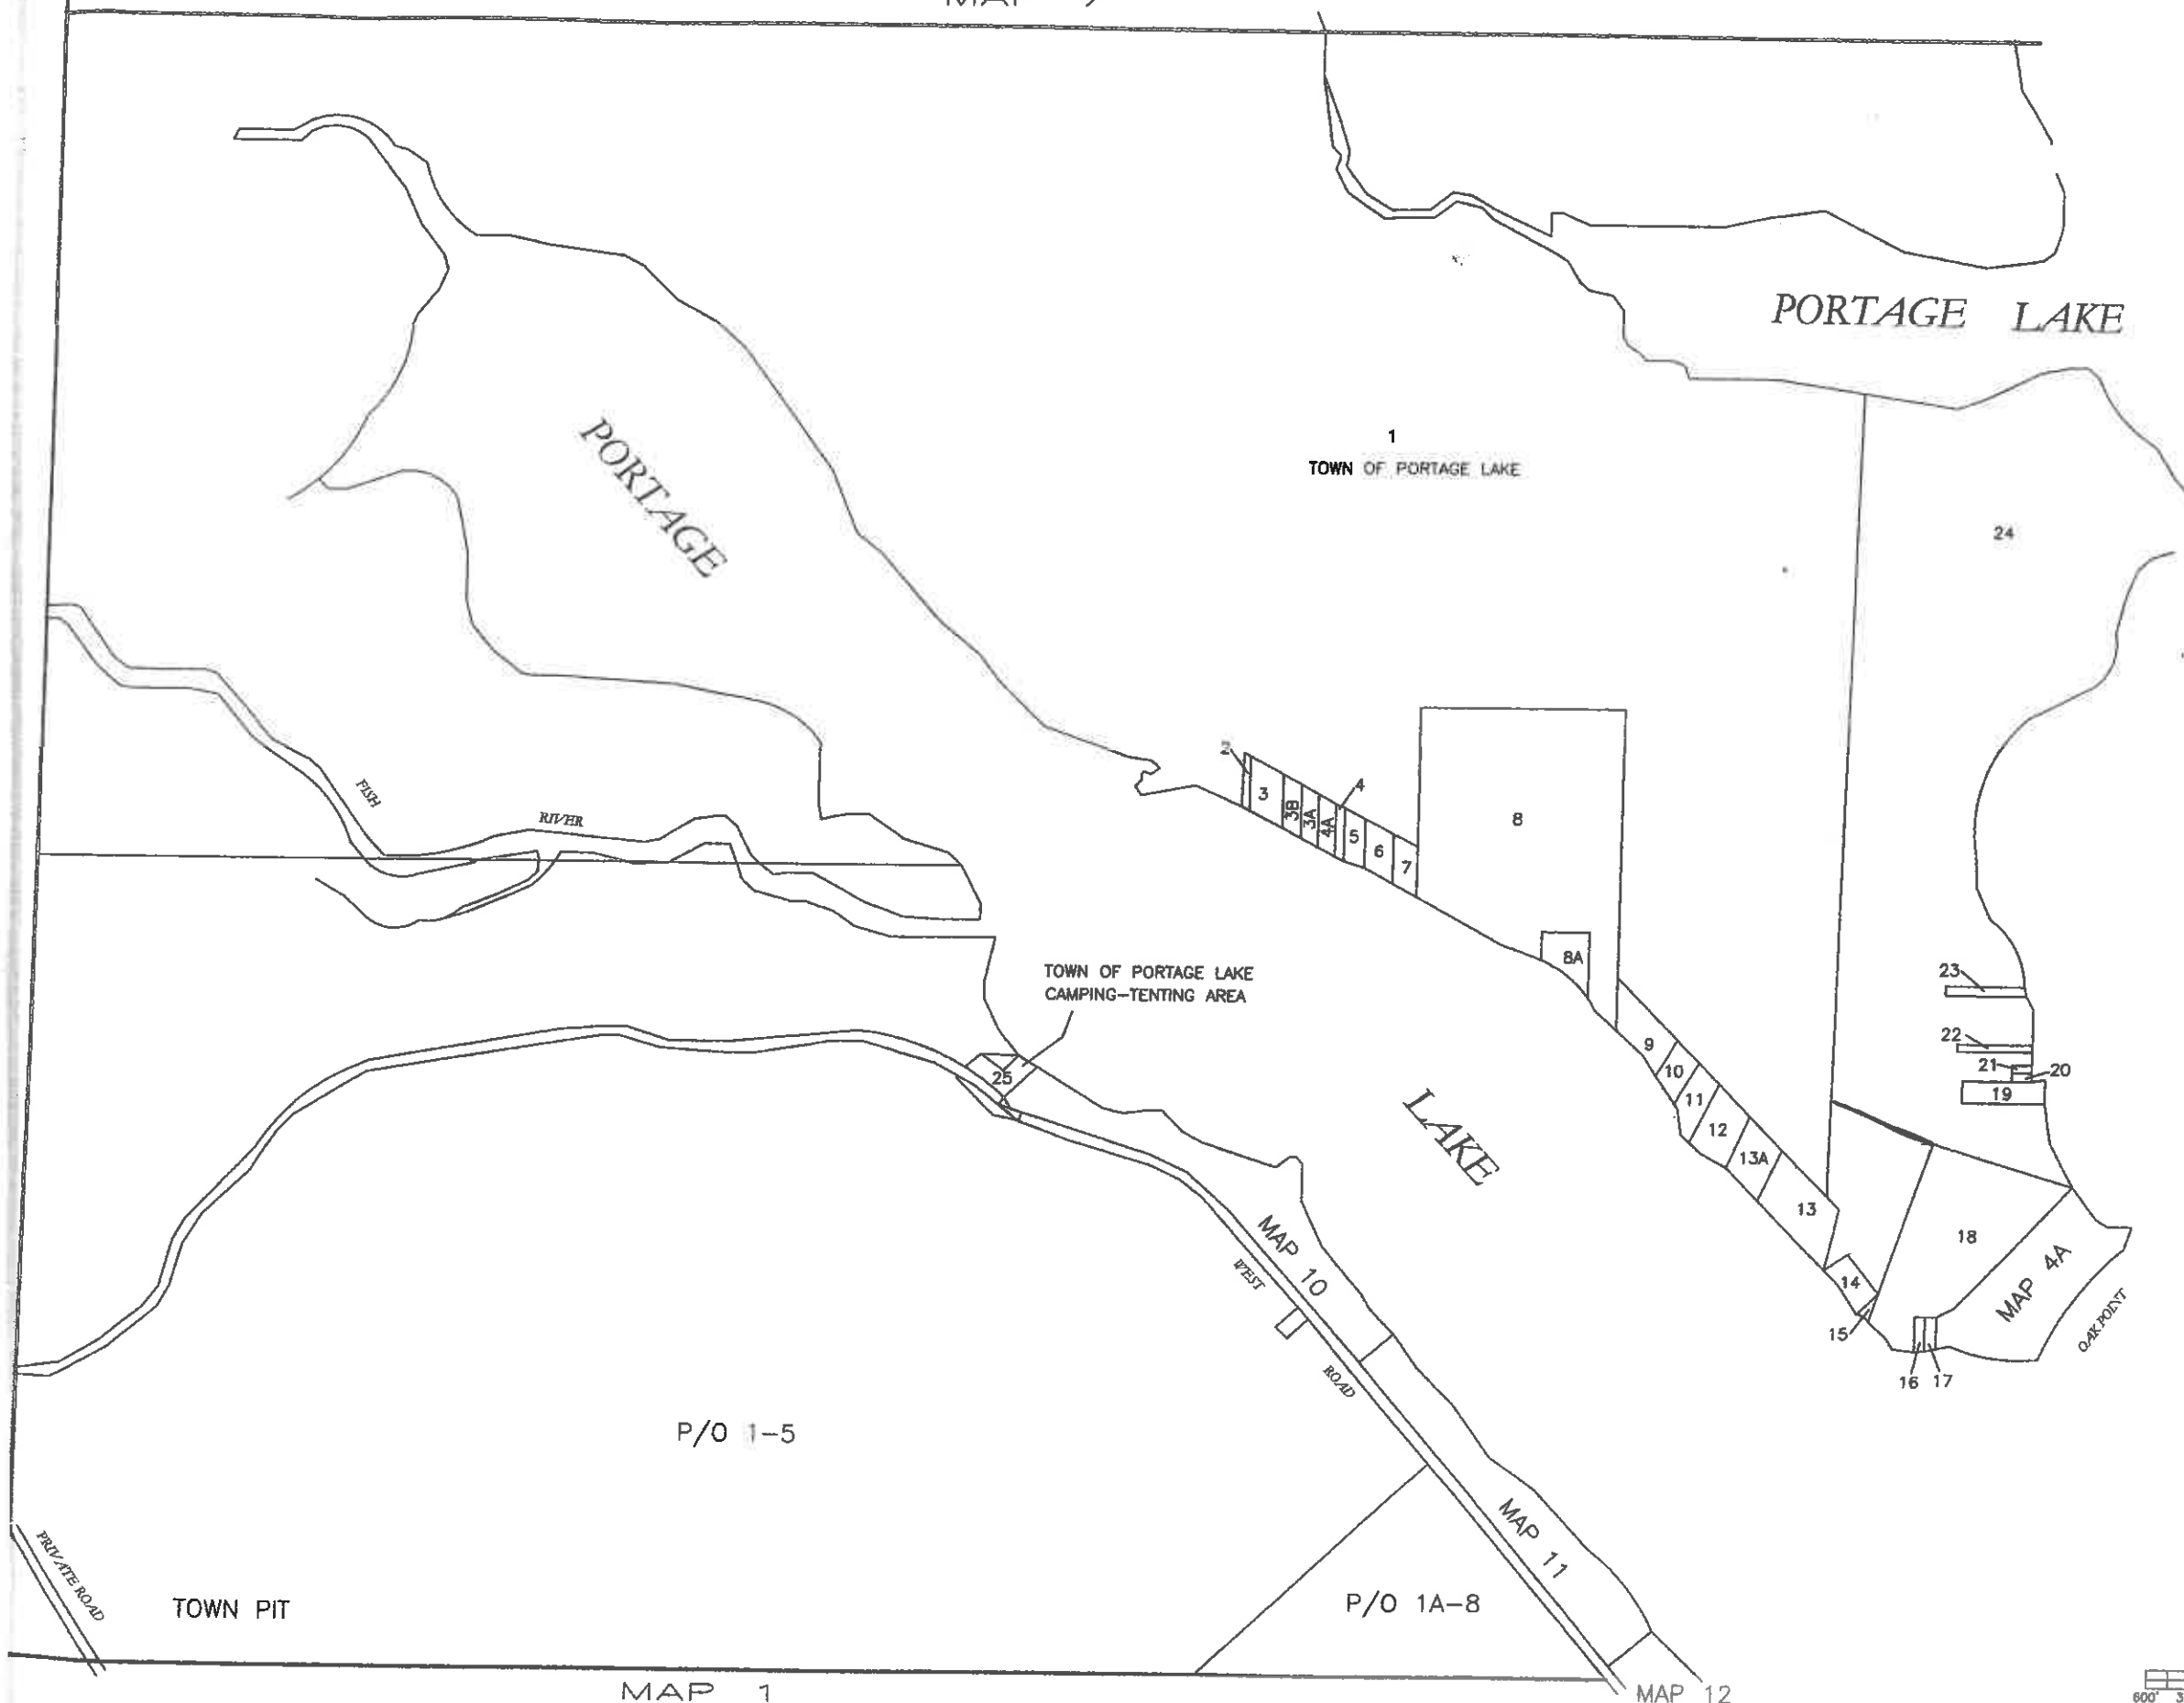

MAP 7

LOT NAME	BOOK/PAGE
2	
3	
3A	
3B	
4	
4A	
5	
6	
7	
8	
8A	
9	
10	
11	
12	
13	
13A	
14	
15	
16	
17	
18	
19	
20	
21	
22	
23	
24	
25	

Prepared for: Town of Portage Lake  
 Date: January 2016  
 Drawn By: Amanda Pooler-Hall  
 Revisions:

Map provided by:  
 Just Value Associates, PLLC  
 P.O. Box 1357  
 Presque Isle, Maine 048  
 207-540-1401

These maps are for General Reference and Assessment purposes only. They show the general shape and location of lots where such information was readily available. These maps do not constitute a survey, and should not be construed as being complete, accurate, or confirming ownership. They are not to be used for conveyances.

Property Map

TOWN OF PORTAGE LAKE  
 Arcoostook County, ME

Map 4

January 2016

These maps are partially based on information provided in the maps prepared by: Brigham Engineering and Land Surveying.

29 TOTAL LOTS