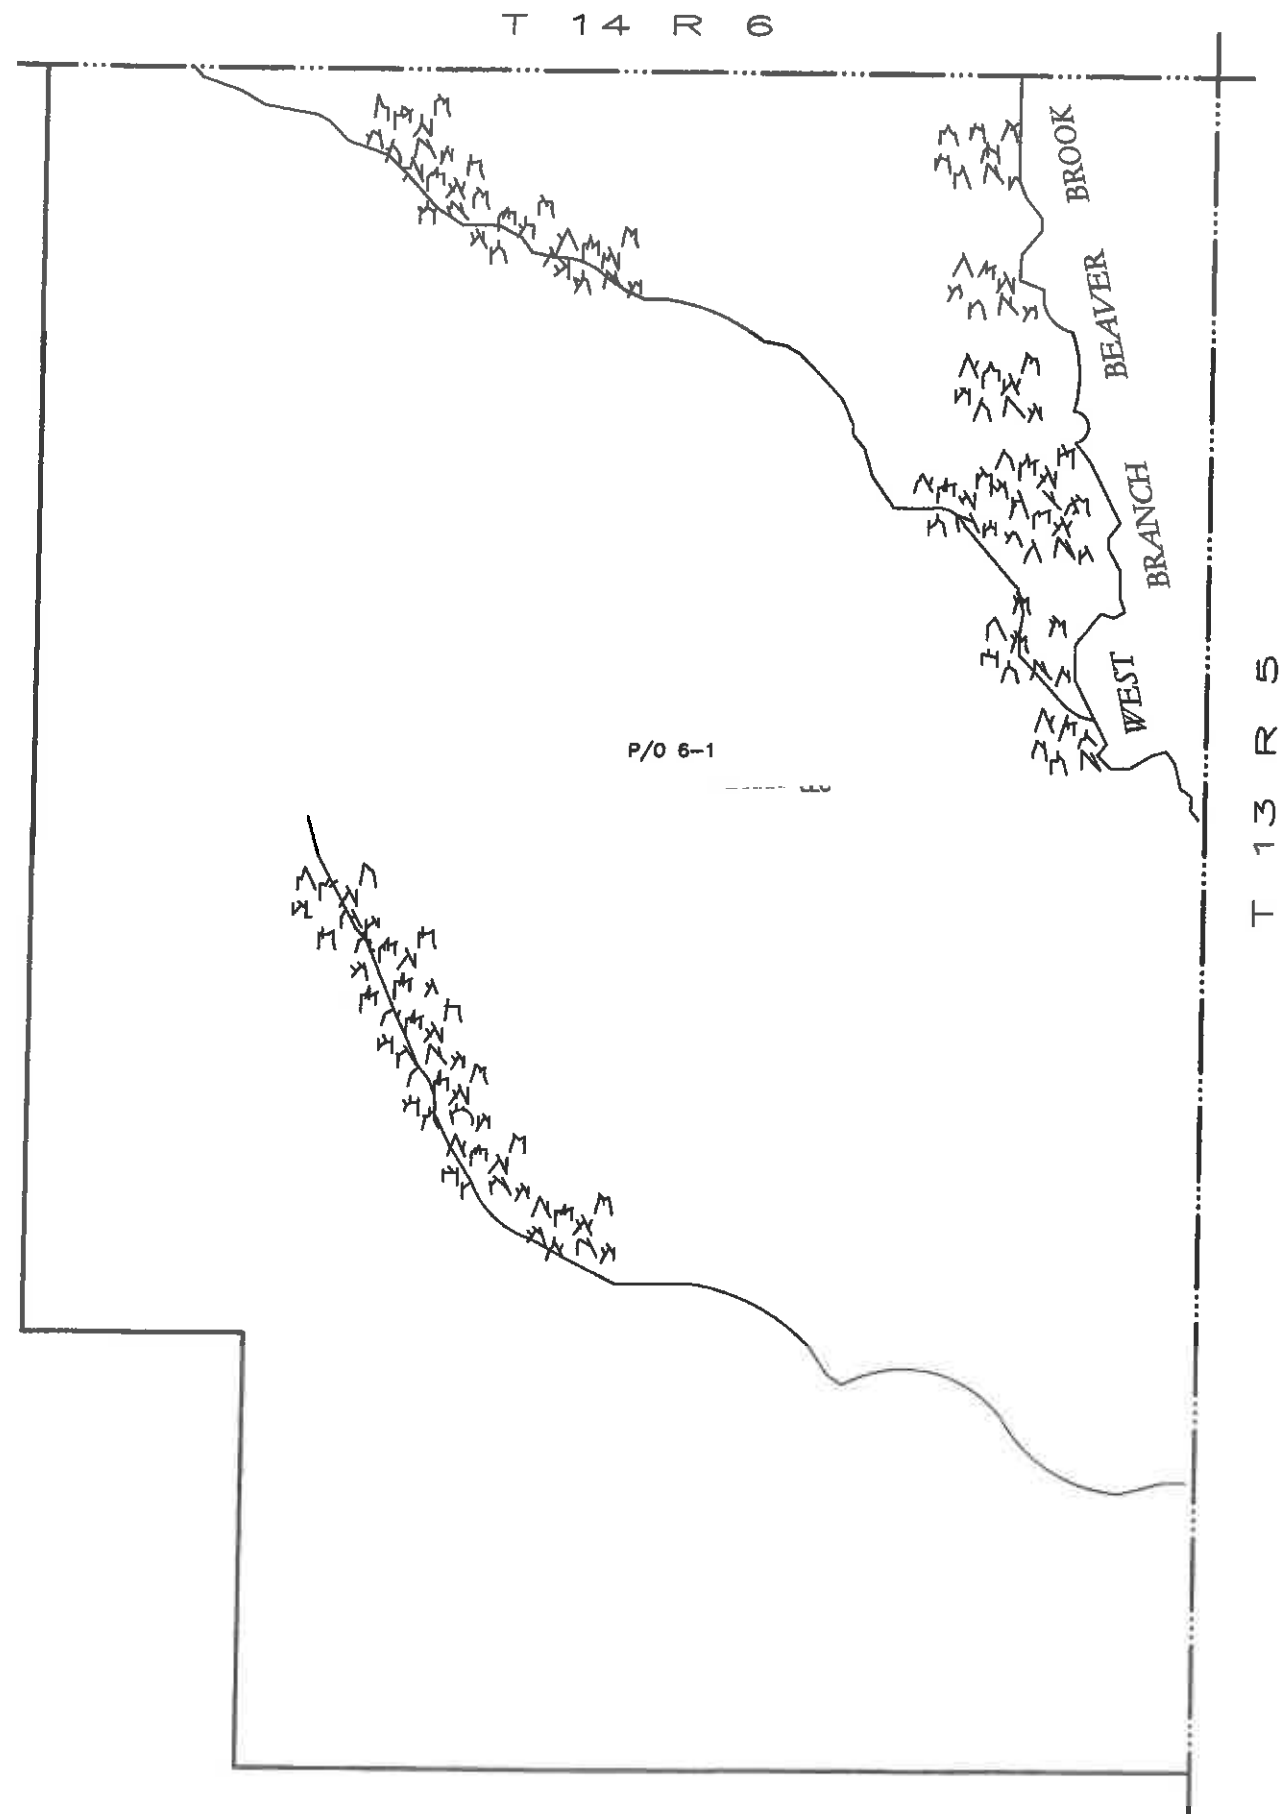

MAP 8

1 TOTAL LOT

Property Map

TOWN OF PORTAGE LAKE
Aroostook County, ME

Map 9

January 2016

These maps are partially based on information provided in the maps prepared by: Brigham Engineering and Land Surveying.

Prepared for: Town of Portage Lake
Date: January 2016
Drawn By: Amanda Pooler-Hall
Revisions:

Maps provided by:
Dart Value Associates, PLLC.

P.O. Box 1357 08 Presque Isle, Maine 048 207-540-1401